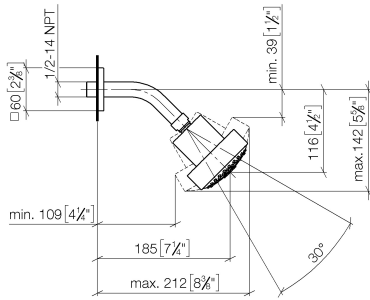

Shower head - Brushed Chrome

IMO

28 508 980

- 200mm projection
- ball-joint pivotable through 30°
- Three settings: PURIFY RAIN, COMPACT SOFT FLOW, COMPACT AQUAPRESSURE FLOW, max. flow rate 9 l/min (at 3 bar)
- Function from: 7 l/min
- with anti-scale system
- spray head Ø 92mm
- rosette 60 x 60 mm
- 1/2" connection

28 508 980

Recommended miscellaneous

Concealed wall elbow -

- max. recess depth 163 mm
- min. recess depth 90 mm

35 085 970 90

28 508 980

mm [inches]

Flow rate chart

28 508 980

Spare parts list

No.	Item Number	Name	Quantity used	Delivery time
1	09 27 98 003-93	rosette	1	20
2	09 31 11 048 90	pin	1	2
3	09 14 10 098 90	seal	1	2
4	09 11 03 011-93	connection	1	20
5	04 12 11 110 00-93	shower	1	-