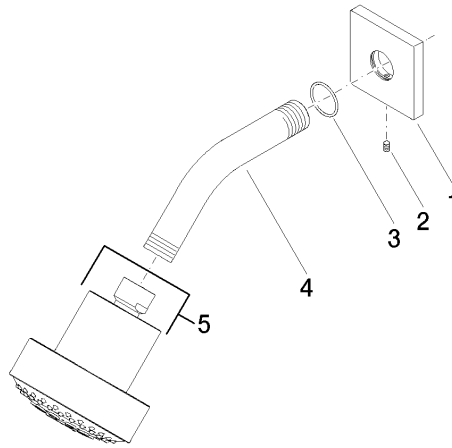

Shower head - Brushed Chrome

IMO

28 508 980

- 200mm projection
- ball-joint pivotable through 30°
- Three settings: PURIFY RAIN, COMPACT SOFT FLOW, COMPACT AQUAPRESSURE FLOW, max. flow rate 9 l/min (at 3 bar)
- Function from: 7 l/min
- with anti-scale system
- spray head Ø 92mm
- rosette 60 x 60 mm
- 1/2" connection

28 508 980

Recommended miscellaneous

Concealed wall elbow -

- max. recess depth 163 mm
- min. recess depth 90 mm

35 085 970 90

28 508 980

mm [inches]

Flow rate chart

28 508 980

Spare parts list

No.	Item Number	Name	Quantity used	Delivery time
1	09 27 98 003-93	rosette	1	20
2	09 31 11 048 90	pin	1	2
3	09 14 10 098 90	seal	1	2
4	09 11 03 011-93	connection	1	20
5	04 12 11 110 00-93	shower	1	-