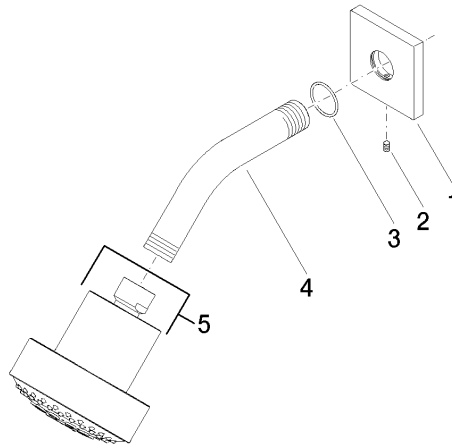

Shower head - Brushed Dark Platinum

IMO

28 508 980

- 200mm projection
- ball-joint pivotable through 30°
- Three settings: PURIFY RAIN, COMPACT SOFT FLOW, COMPACT AQUAPRESSURE FLOW, max. flow rate 9 l/min (at 3 bar)
- Function from: 7 l/min
- with anti-scale system
- spray head Ø 92mm
- rosette 60 x 60 mm
- 1/2" connection

28 508 980

Recommended miscellaneous

Concealed wall elbow - 35 085 970 90
●max. recess depth 163 mm
●min. recess depth 90 mm

28 508 980

mm [inches]

Flow rate chart

28 508 980

Spare parts list

No.	Item Number	Name	Quantity used	Delivery time
1	09 27 98 003-99	rosette	1	30
2	09 31 11 048 90	pin	1	2
3	09 14 10 098 90	seal	1	2
4	09 11 03 011-99	connection	1	30
5	04 12 11 110 00-99	shower	1	-

Spare part can no longer be ordered, please order the replacement item