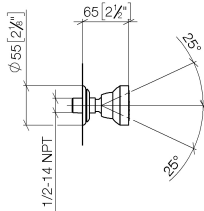

**MADISON Body spray without volume control FlowReduce - Brushed Durabronss (23kt Gold)**

MADISON

28 518 360

- spray head Ø 55mm
- ball-joint pivotable through 25° (in any direction)
- rain flow
- rosette Ø 55 mm
- 1/2" connection
- max. flow 5 l/min
- This product can help a building meet the requirements of Green Building Rating Systems, e.g. LEED®, BREEAM®, DGNB

**Concealed wall elbow -**

35 085 970 90

- max. recess depth 163 mm
- min. recess depth 90 mm

28 518 360  
mm [inches]

Flow rate chart

Trajectory diagram

Codes & Standards

DIN 4109