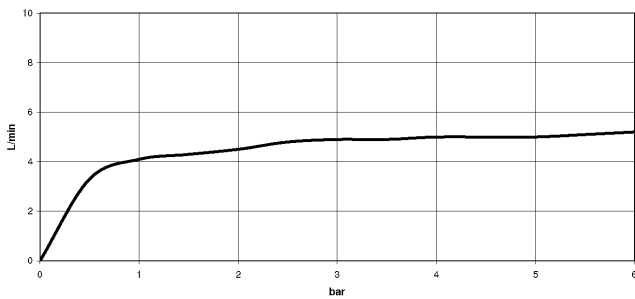

**MADISON Body spray without volume control FlowReduce - Brushed Durabronss (23kt Gold)**

MADISON

28 518 360

- spray head Ø 55mm
- ball-joint pivotable through 25° (in any direction)
- rain flow
- rosette Ø 55 mm
- 1/2" connection
- max. flow 5 l/min
- This product can help a building meet the requirements of Green Building Rating Systems, e.g. LEED®, BREEAM®, DGNB

**Concealed wall elbow -**

35 085 970 90

- max. recess depth 163 mm
- min. recess depth 90 mm

28 518 360  
mm [inches]

Flow rate chart

Trajectory diagram

Codes & Standards

DIN 4109