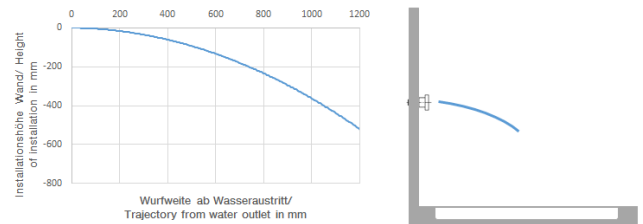

**MADISON Body spray without volume control FlowReduce - Brushed Durabronss (23kt Gold)**

MADISON

28 518 360

- spray head Ø 55mm
- ball-joint pivotable through 25° (in any direction)
- rain flow
- rosette Ø 55 mm
- 1/2" connection
- max. flow 5 l/min
- This product can help a building meet the requirements of Green Building Rating Systems, e.g. LEED®, BREEAM®, DGNB

**Concealed wall elbow -**

35 085 970 90

- max. recess depth 163 mm
- min. recess depth 90 mm

28 518 360  
mm [inches]

Flow rate chart

Trajectory diagram

Codes & Standards

DIN 4109

ISO 3822

Scottish Water  
Byelaws

UK Water Supply  
Regulations

Ü-Zeichen

MADISON Body spray without volume control FlowReduce - Brushed  
Durabross (23kt Gold)

---

MADISON

28 518 360  
Certificates