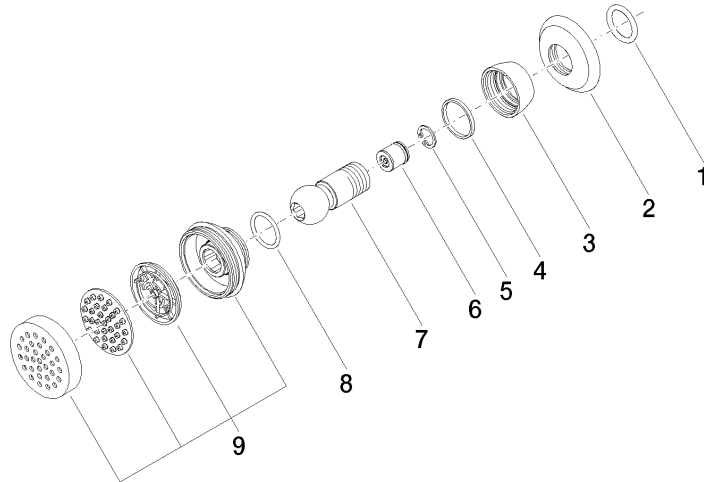

**MADISON Body spray without volume control FlowReduce - Brushed Durabronss (23kt Gold)**

MADISON

28 518 360

- spray head Ø 55mm
- ball-joint pivotable through 25° (in any direction)
- rain flow
- rosette Ø 55 mm
- 1/2" connection
- max. flow 5 l/min
- This product can help a building meet the requirements of Green Building Rating Systems, e.g. LEED®, BREEAM®, DGNB

**Concealed wall elbow -**

35 085 970 90

- max. recess depth 163 mm
- min. recess depth 90 mm

28 518 360  
mm [inches]

Flow rate chart

Trajectory diagram

Codes & Standards

DIN 4109

---

LGA\_38

WRAS\_240602

MADISON Body spray without volume control FlowReduce - Brushed  
Durabronz (23kt Gold)

MADISON

28 518 360

MADISON Body spray without volume control FlowReduce - Brushed  
Durabross (23kt Gold)

MADISON

28 518 360

**Spare parts list**

No.	Item Number	Name	Quantity used	Delivery time
	90 14 10 026 00 90	seal	9	2