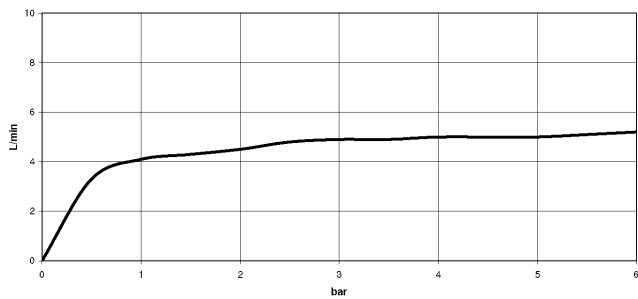

**MADISON Body spray without volume control FlowReduce - Brushed Dark
Platinum**

MADISON

28 518 360

- spray head Ø 55mm
- ball-joint pivotable through 25° (in any direction)
- rain flow
- rosette Ø 55 mm
- 1/2" connection
- max. flow 5 l/min
- This product can help a building meet the requirements of Green Building Rating Systems, e.g. LEED®, BREEAM®, DGNB

- Concealed wall elbow -** 35 085 970 90
- max. recess depth 163 mm
 - min. recess depth 90 mm

28 518 360
mm [inches]

Flow rate chart

Trajectory diagram

Certificates

LGA_38651.

28 518 360

Spare parts list