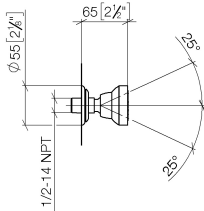

**MADISON Body spray without volume control FlowReduce - Brushed Dark
Platinum**

MADISON

28 518 360

- spray head Ø 55mm
- ball-joint pivotable through 25° (in any direction)
- rain flow
- rosette Ø 55 mm
- 1/2" connection
- max. flow 5 l/min
- This product can help a building meet the requirements of Green Building Rating Systems, e.g. LEED®, BREEAM®, DGNB

- Concealed wall elbow -** 35 085 970 90
- max. recess depth 163 mm
 - min. recess depth 90 mm

28 518 360
mm [inches]

Flow rate chart

Trajectory diagram

Certificates

LGA_38651.

28 518 360

Spare parts list

No.	Item Number	Name	Quantity used	Delivery time
1	90 14 10 026 00 90	seal	1	2
2	09 27 35 003-99	rosette	1	30
3	09 23 30 027-99	nut	1	30
4	09 14 15 010 90	ring	1	2
5	09 16 01 014 90	ring	1	2
6	09 23 01 048 90	back-flow preventer	1	2
7	09 21 40 016-99	connection	1	30
8	09 14 10 015 90	seal	1	2
9	90 12 05 028 00-99	casing (completely)	1	30