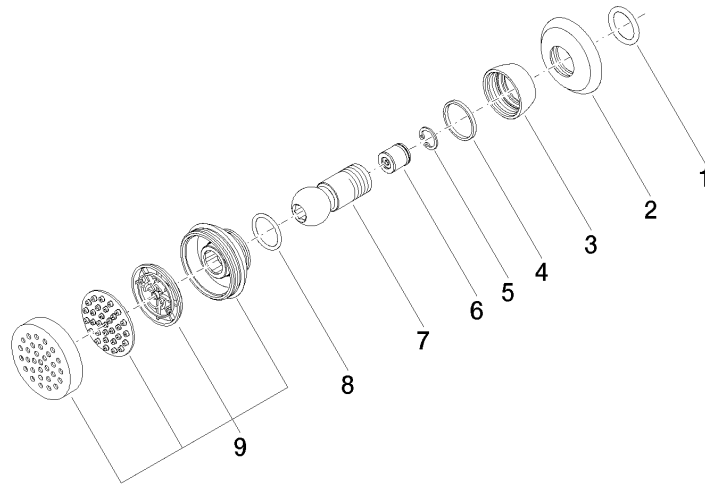

**MADISON Body spray without volume control FlowReduce - Brushed Dark
Platinum**

MADISON

28 518 360

- spray head Ø 55mm
- ball-joint pivotable through 25° (in any direction)
- rain flow
- rosette Ø 55 mm
- 1/2" connection
- max. flow 5 l/min
- This product can help a building meet the requirements of Green Building Rating Systems, e.g. LEED®, BREEAM®, DGNB

- Concealed wall elbow -** 35 085 970 90
- max. recess depth 163 mm
 - min. recess depth 90 mm

28 518 360
mm [inches]

Flow rate chart

Trajectory diagram

Certificates

LGA_38651.

28 518 360

Spare parts list

No.	Item Number	Name	Quantity used	Delivery time
1	90 14 10 026 00 90	seal	1	2
2	09 27 35 003-99	rosette	1	30
3	09 23 30 027-99	nut	1	30
4	09 14 15 010 90	ring	1	2
5	09 16 01 014 90	ring	1	2
6	09 23 01 048 90	back-flow preventer	1	2
7	09 21 40 016-99	connection	1	30
8	09 14 10 015 90	seal	1	2
9	90 12 05 028 00-99	casing (completely)	1	30