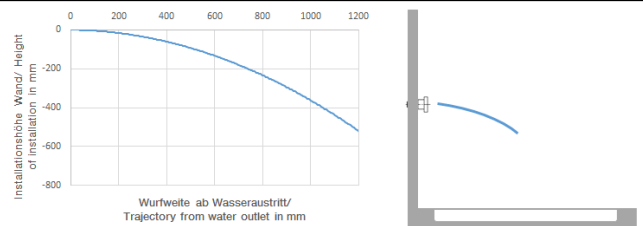

**MADISON Body spray without volume control FlowReduce - Brushed Dark
Platinum**

MADISON

28 518 360

- spray head Ø 55mm
- ball-joint pivotable through 25° (in any direction)
- rain flow
- rosette Ø 55 mm
- 1/2" connection
- max. flow 5 l/min
- This product can help a building meet the requirements of Green Building Rating Systems, e.g. LEED®, BREEAM®, DGNB

- Concealed wall elbow -** 35 085 970 90
- max. recess depth 163 mm
 - min. recess depth 90 mm

28 518 360
mm [inches]

Flow rate chart

Trajectory diagram

Certificates

LGA_38651.

28 518 360

Spare parts list

No.	Item Number	Name	Quantity used	Delivery time
1	90 14 10 026 00 90	seal	1	2
2	09 27 35 003-99	rosette	1	30
3	09 23 30 027-99	nut	1	30
4	09 14 15 010 90	ring	1	2
5	09 16 01 014 90	ring	1	2
6	09 23 01 048 90	back-flow preventer	1	2
7	09 21 40 016-99	connection	1	30
8	09 14 10 015 90	seal	1	2
9	90 12 05 028 00-99	casing (completely)	1	30