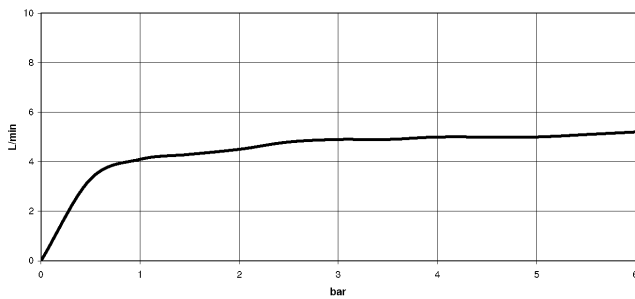

**Body spray without volume control FlowReduce - Dark Chrome**

IMO

28 518 782

Fits: IMO, MEM, CL.1, CYO

- spray head Ø 55mm
- ball-joint pivotable through 25° (in any direction)
- rain flow
- anti-scale system
- rosette 60 x 60 mm
- 1/2" connection
- max. flow 5 l/min
- WRAS 1809018
- This product can help a building meet the requirements of Green Building Rating Systems, e.g. LEED®, BREEAM®, DGNB

	Dark Chrome	28 518 782-19
	Chrome	28 518 782-00
	Brushed Platinum	28 518 782-06
	Platinum	28 518 782-08
	Brushed Light Gold	28 518 782-27
	Brushed Durabronze (23kt Gold)	28 518 782-28
	Matte Black	28 518 782-33
	Brushed Champagne (22kt Gold)	28 518 782-46
	Champagne (22kt Gold)	28 518 782-47
	Brushed Chrome	28 518 782-93
	Brushed Dark Platinum	28 518 782-99

28 518 782

mm [inches]

Flow rate chart

Trajectory diagram

Codes & Standards

DIN 4109

ISO 3822

Scottish Water  
Byelaws