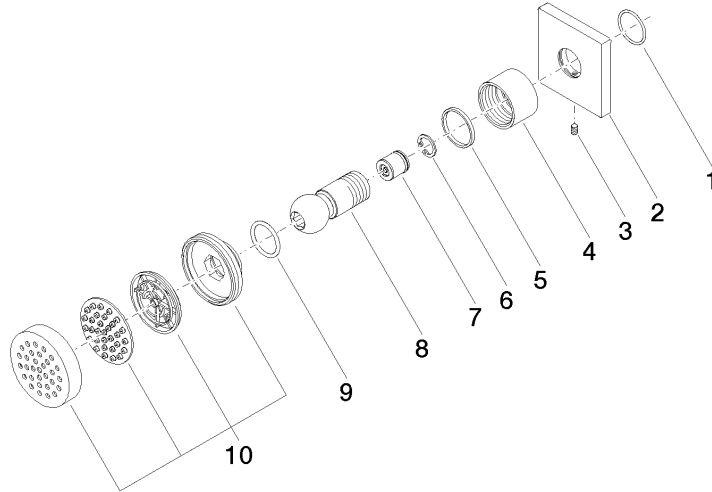

Body spray without volume control FlowReduce - Brushed Durabron (23kt Gold)

IMO

28 518 782

Fits: IMO, MEM, CL.1, CYO

- spray head Ø 55mm
- ball-joint pivotable through 25° (in any direction)
- rain flow
- anti-scale system
- rosette 60 x 60 mm
- 1/2" connection
- max. flow 5 l/min
- WRAS 1809018
- This product can help a building meet the requirements of Green Building Rating Systems, e.g. LEED®, BREEAM®, DGNB

Body spray without volume control FlowReduce - Brushed Durabronz (23kt Gold)

IMO

28 518 782

Spare parts list

Product version from 3/10/2014

No.	Item Number	Name	Quantity used	Delivery time
	09 14 10 098 90	seal	10	2