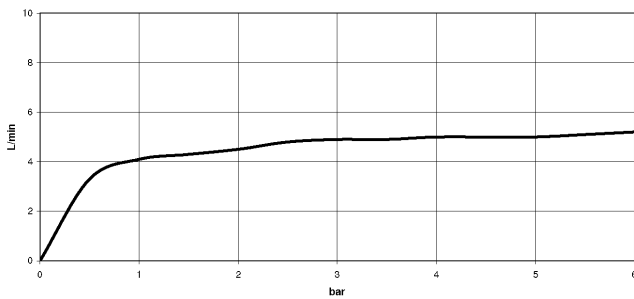

Body spray without volume control FlowReduce - Brushed Durabron (23kt Gold)

IMO

28 518 782

Fits: IMO, MEM, CL.1, CYO

- spray head Ø 55mm
- ball-joint pivotable through 25° (in any direction)
- rain flow
- anti-scale system
- rosette 60 x 60 mm
- 1/2" connection
- max. flow 5 l/min
- WRAS 1809018
- This product can help a building meet the requirements of Green Building Rating Systems, e.g. LEED®, BREEAM®, DGNB

Recommended miscellaneous

Concealed wall elbow -

35 085 970 90

- max. recess depth 163 mm
- min. recess depth 90 mm

28 518 782
mm [inches]

Flow rate chart

Trajectory diagram

Codes & Standards