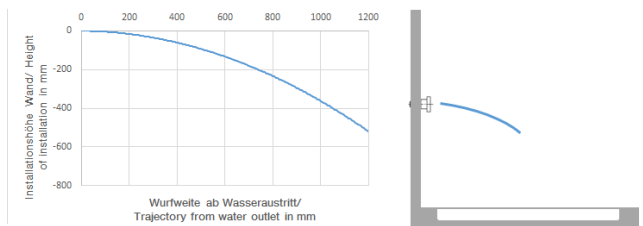

Body spray without volume control FlowReduce - Matte Black

IMO

28 518 782

Fits: IMO, MEM, CL.1, CYO

- spray head Ø 55mm
- ball-joint pivotable through 25° (in any direction)
- rain flow
- anti-scale system
- rosette 60 x 60 mm
- 1/2" connection
- max. flow 5 l/min
- WRAS 1809018
- This product can help a building meet the requirements of Green Building Rating Systems, e.g. LEED®, BREEAM®, DGNB

28 518 782

mm [inches]

Flow rate chart

Trajectory diagram

Codes & Standards

ASME A112.18.1

cUPC

DIN 4109