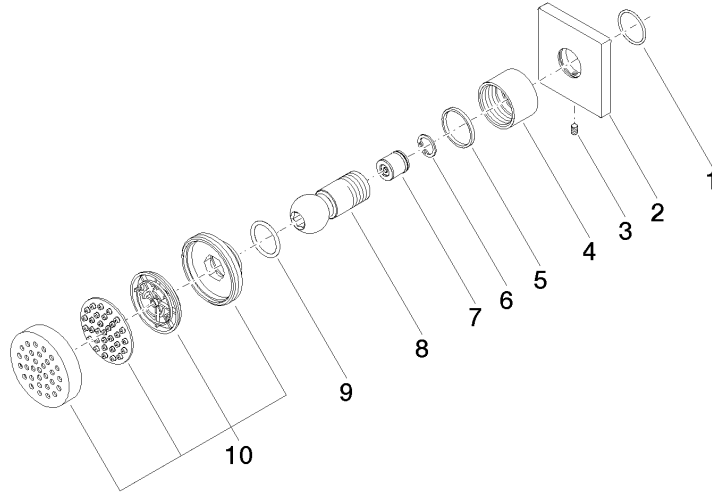

LGA_38

IAPMO_4976

WRAS_240602

28 518 782

Product version from 3/10/2014

Parts for other finishes can be found here: [Chrome](#)

Body spray without volume control FlowReduce - Matte Black

IMO

28 518 782

Spare parts list

Product version from 3/10/2014

No.	Item Number	Name	Quantity used	Delivery time
	09 14 10 098 90	seal	10	2