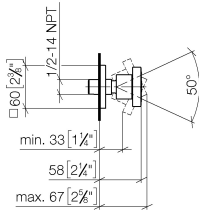

Body spray without volume control FlowReduce - Matte Black

IMO

28 518 782

Fits: IMO, MEM, CL.1, CYO

- spray head Ø 55mm
- ball-joint pivotable through 25° (in any direction)
- rain flow
- anti-scale system
- rosette 60 x 60 mm
- 1/2" connection
- max. flow 5 l/min
- WRAS 1809018
- This product can help a building meet the requirements of Green Building Rating Systems, e.g. LEED®, BREEAM®, DGNB

28 518 782

mm [inches]

Flow rate chart

Trajectory diagram

Codes & Standards

ASME A112.18.1

cUPC

DIN 4109