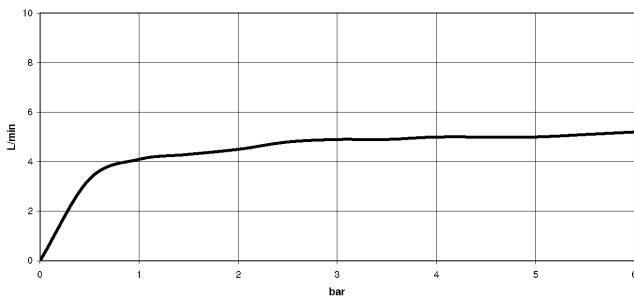

Body spray without volume control FlowReduce - Matte Black

IMO

28 518 782

Fits: IMO, MEM, CL.1, CYO

- spray head Ø 55mm
- ball-joint pivotable through 25° (in any direction)
- rain flow
- anti-scale system
- rosette 60 x 60 mm
- 1/2" connection
- max. flow 5 l/min
- WRAS 1809018
- This product can help a building meet the requirements of Green Building Rating Systems, e.g. LEED®, BREEAM®, DGNB

	Matte Black	28 518 782-33
	Chrome	28 518 782-00
	Brushed Platinum	28 518 782-06
	Platinum	28 518 782-08
	Dark Chrome	28 518 782-19
	Brushed Light Gold	28 518 782-27
	Brushed Durabronze (23kt Gold)	28 518 782-28
	Brushed Champagne (22kt Gold)	28 518 782-46
	Champagne (22kt Gold)	28 518 782-47
	Brushed Chrome	28 518 782-93
	Brushed Dark Platinum	28 518 782-99

28 518 782

mm [inches]

Flow rate chart

Trajectory diagram

Codes & Standards

ASME A112.18.1

cUPC

DIN 4109