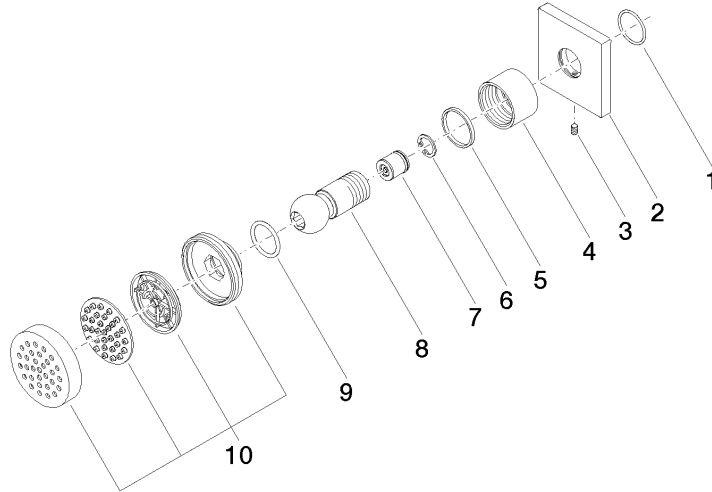

Certificates

LGA_38

WRAS_240602

Body spray without volume control FlowReduce - Brushed Champagne (22kt Gold)

IMO

28 518 782

Product version from 3/10/2014

Body spray without volume control FlowReduce - Brushed Champagne (22kt Gold)

IMO

28 518 782

Spare parts list

Product version from 3/10/2014

No.	Item Number	Name	Quantity used	Delivery time
	09 14 10 098 90	seal	10	2