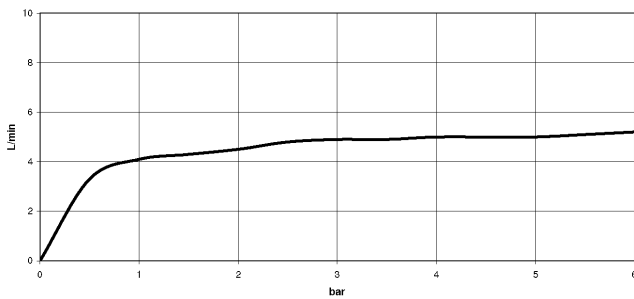

Body spray without volume control FlowReduce - Brushed Champagne (22kt Gold)

IMO

28 518 782

Fits: IMO, MEM, CL.1, CYO

- spray head Ø 55mm
- ball-joint pivotable through 25° (in any direction)
- rain flow
- anti-scale system
- rosette 60 x 60 mm
- 1/2" connection
- max. flow 5 l/min
- WRAS 1809018
- This product can help a building meet the requirements of Green Building Rating Systems, e.g. LEED®, BREEAM®, DGNB

Recommended miscellaneous

Concealed wall elbow -

35 085 970 90

- max. recess depth 163 mm
- min. recess depth 90 mm

28 518 782
mm [inches]

Flow rate chart

Trajectory diagram

Codes & Standards