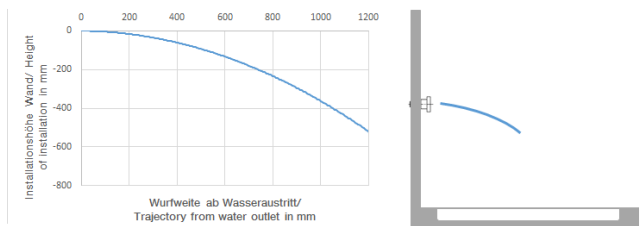

Body spray without volume control FlowReduce - Brushed Champagne (22kt Gold)

IMO

28 518 782

Fits: IMO, MEM, CL.1, CYO

- spray head Ø 55mm
- ball-joint pivotable through 25° (in any direction)
- rain flow
- anti-scale system
- rosette 60 x 60 mm
- 1/2" connection
- max. flow 5 l/min
- WRAS 1809018
- This product can help a building meet the requirements of Green Building Rating Systems, e.g. LEED®, BREEAM®, DGNB

Recommended miscellaneous

Concealed wall elbow -

35 085 970 90

- max. recess depth 163 mm
- min. recess depth 90 mm

28 518 782
mm [inches]

Flow rate chart

Trajectory diagram

Codes & Standards

DIN 4109

ISO 3822

Scottish Water
Byelaws

UK Water Supply
Regulations

Ü-Zeichen

Body spray without volume control FlowReduce - Brushed Champagne (22kt Gold)

IMO

28 518 782