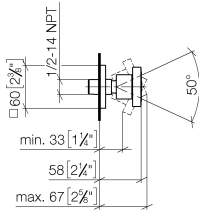

Body spray without volume control FlowReduce - Brushed Champagne (22kt Gold)

IMO

28 518 782

Fits: IMO, MEM, CL.1, CYO

- spray head Ø 55mm
- ball-joint pivotable through 25° (in any direction)
- rain flow
- anti-scale system
- rosette 60 x 60 mm
- 1/2" connection
- max. flow 5 l/min
- WRAS 1809018
- This product can help a building meet the requirements of Green Building Rating Systems, e.g. LEED®, BREEAM®, DGNB

Recommended miscellaneous

Concealed wall elbow -

35 085 970 90

- max. recess depth 163 mm
- min. recess depth 90 mm

28 518 782
mm [inches]

Flow rate chart

Trajectory diagram

Codes & Standards