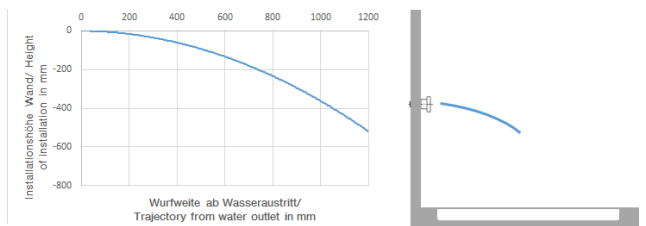

**Body spray without volume control FlowReduce - Champagne (22kt Gold)**

IMO

28 518 782

Fits: IMO, MEM, CL.1, CYO

- spray head Ø 55mm
- ball-joint pivotable through 25° (in any direction)
- rain flow
- anti-scale system
- rosette 60 x 60 mm
- 1/2" connection
- max. flow 5 l/min
- WRAS 1809018
- This product can help a building meet the requirements of Green Building Rating Systems, e.g. LEED®, BREEAM®, DGNB

**Recommended miscellaneous**

**Concealed wall elbow -** 35 085 970 90

- max. recess depth 163 mm
- min. recess depth 90 mm

28 518 782

mm [inches]

Flow rate chart

Trajectory diagram

Codes & Standards

ASME A112.18.1

cUPC

DIN 4109

ISO 3822

Scottish Water  
Byelaws

UK Water Supply  
Regulations

Ü-Zeichen

Body spray without volume control FlowReduce - Champagne (22kt Gold)