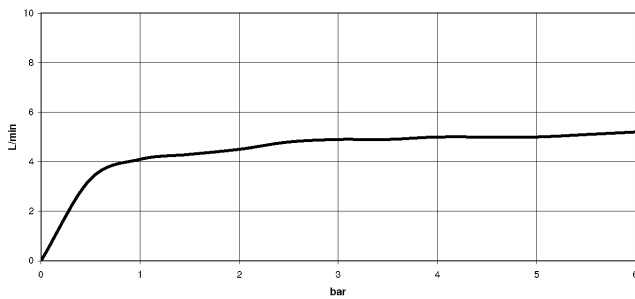

**Body spray without volume control FlowReduce - Champagne (22kt Gold)**

IMO

28 518 782

Fits: IMO, MEM, CL.1, CYO

- spray head Ø 55mm
- ball-joint pivotable through 25° (in any direction)
- rain flow
- anti-scale system
- rosette 60 x 60 mm
- 1/2" connection
- max. flow 5 l/min
- WRAS 1809018
- This product can help a building meet the requirements of Green Building Rating Systems, e.g. LEED®, BREEAM®, DGNB

**Recommended miscellaneous**

**Concealed wall elbow -** 35 085 970 90

- max. recess depth 163 mm
- min. recess depth 90 mm

28 518 782

mm [inches]

Flow rate chart

Trajectory diagram

Codes & Standards

ASME A112.18.1

cUPC

DIN 4109

ISO 3822

Scottish Water  
Byelaws

UK Water Supply  
Regulations

Ü-Zeichen

Body spray without volume control FlowReduce - Champagne (22kt Gold)