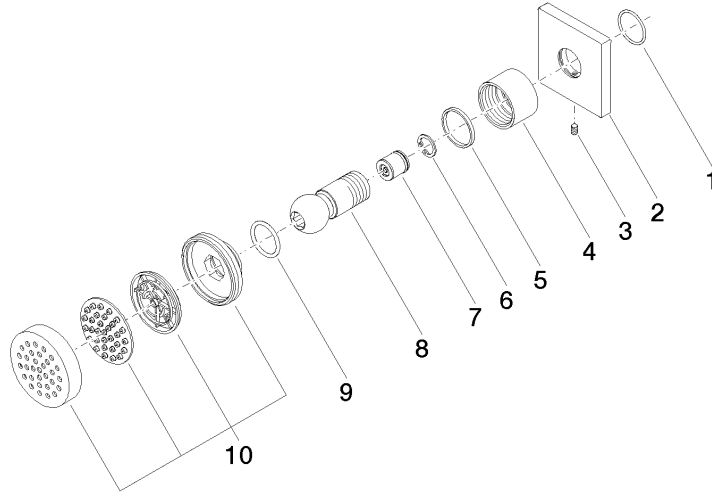

**Recommended miscellaneous**

**Concealed wall elbow -** 35 085 970 90

- max. recess depth 163 mm
- min. recess depth 90 mm

28 518 782

mm [inches]

Flow rate chart

Trajectory diagram

Codes & Standards

Product version from 3/10/2014

Body spray without volume control FlowReduce - Champagne (22kt Gold)

IMO

28 518 782

**Spare parts list**

**Product version from 3/10/2014**

No.	Item Number	Name	Quantity used	Delivery time
	09 14 10 098 90	seal	10	2