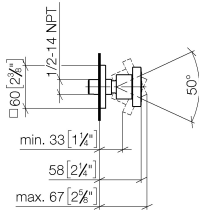

**Body spray without volume control FlowReduce - Champagne (22kt Gold)**

IMO

28 518 782

Fits: IMO, MEM, CL.1, CYO

- spray head Ø 55mm
- ball-joint pivotable through 25° (in any direction)
- rain flow
- anti-scale system
- rosette 60 x 60 mm
- 1/2" connection
- max. flow 5 l/min
- WRAS 1809018
- This product can help a building meet the requirements of Green Building Rating Systems, e.g. LEED®, BREEAM®, DGNB

**Recommended miscellaneous**

**Concealed wall elbow -** 35 085 970 90

- max. recess depth 163 mm
- min. recess depth 90 mm

28 518 782

mm [inches]

Flow rate chart

Trajectory diagram

Codes & Standards