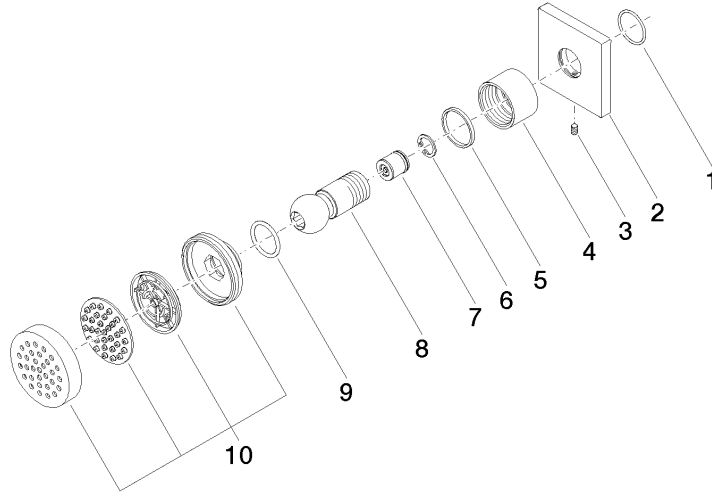

Body spray without volume control FlowReduce - Brushed Dark Platinum

IMO

28 518 782

Spare parts list

Product version from 3/10/2014

No.	Item Number	Name	Quantity used	Delivery time
	09 14 10 098 90	seal	10	2