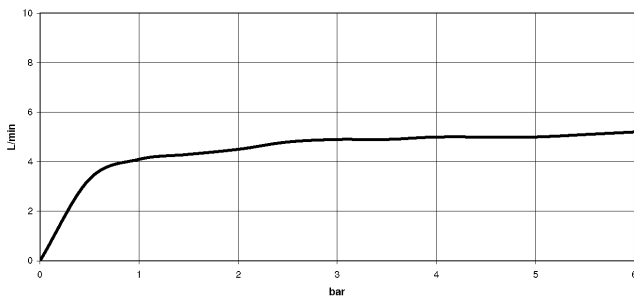

Body spray without volume control FlowReduce - Brushed Dark Platinum

IMO

28 518 782

Fits: IMO, MEM, CL.1, CYO

- spray head Ø 55mm
- ball-joint pivotable through 25° (in any direction)
- rain flow
- anti-scale system
- rosette 60 x 60 mm
- 1/2" connection
- max. flow 5 l/min
- WRAS 1809018
- This product can help a building meet the requirements of Green Building Rating Systems, e.g. LEED®, BREEAM®, DGNB

Recommended miscellaneous

- Concealed wall elbow -** 35 085 970 90
- max. recess depth 163 mm
 - min. recess depth 90 mm

28 518 782

mm [inches]

Flow rate chart

Trajectory diagram

Codes & Standards

ASME A112.18.1