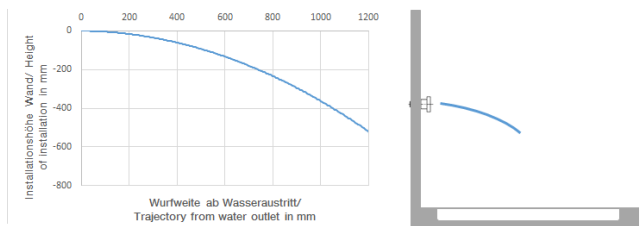

Body spray without volume control FlowReduce - Brushed Dark Platinum

IMO

28 518 782

Fits: IMO, MEM, CL.1, CYO

- spray head Ø 55mm
- ball-joint pivotable through 25° (in any direction)
- rain flow
- anti-scale system
- rosette 60 x 60 mm
- 1/2" connection
- max. flow 5 l/min
- WRAS 1809018
- This product can help a building meet the requirements of Green Building Rating Systems, e.g. LEED®, BREEAM®, DGNB

Recommended miscellaneous

- Concealed wall elbow -** 35 085 970 90
- max. recess depth 163 mm
 - min. recess depth 90 mm

28 518 782

mm [inches]

Flow rate chart

Trajectory diagram

Codes & Standards

ASME A112.18.1