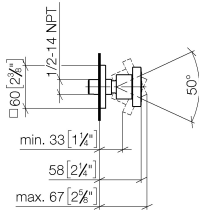

Body spray without volume control FlowReduce - Brushed Dark Platinum

IMO

28 518 782

Fits: IMO, MEM, CL.1, CYO

- spray head Ø 55mm
- ball-joint pivotable through 25° (in any direction)
- rain flow
- anti-scale system
- rosette 60 x 60 mm
- 1/2" connection
- max. flow 5 l/min
- WRAS 1809018
- This product can help a building meet the requirements of Green Building Rating Systems, e.g. LEED®, BREEAM®, DGNB

Recommended miscellaneous

- Concealed wall elbow -** 35 085 970 90
- max. recess depth 163 mm
 - min. recess depth 90 mm

28 518 782

mm [inches]

Flow rate chart

Trajectory diagram

Codes & Standards

ASME A112.18.1