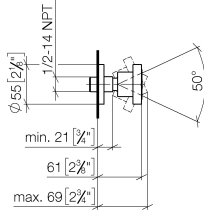

28 518 979

- spray head Ø 55mm
- ball-joint pivotable through 25° (in any direction)
- HORIZONTAL RAIN, max. flow rate 5 l/min (at 3 bar)
- with anti-scale system
- rosette Ø 55 mm
- 1/2" connection
- This product can help a building meet the requirements of Green Building Rating Systems, e.g. LEED®, BREEAM®, DGNB

Fits: TARA, LISSÉ, VAIA, META

	Dark Chrome	28 518 979-19
	Chrome	28 518 979-00
	Brushed Platinum	28 518 979-06
	Platinum	28 518 979-08
	Durabronze (23kt Gold)	28 518 979-09
	Light Gold	28 518 979-26
	Brushed Light Gold	28 518 979-27
	Brushed Durabronze (23kt Gold)	28 518 979-28
	Matte Black	28 518 979-33
	Brushed Bronze	28 518 979-42
	Brushed Champagne (22kt Gold)	28 518 979-46
	Champagne (22kt Gold)	28 518 979-47
	Brushed Chrome	28 518 979-93
	Brushed Dark Platinum	28 518 979-99

Recommended miscellaneous

- Concealed wall elbow -** 35 085 970 90
- max. recess depth 163 mm
  - min. recess depth 90 mm

28 518 979

mm [inches]

Flow rate chart

Trajectory diagram

Certificates

LGA\_38651.