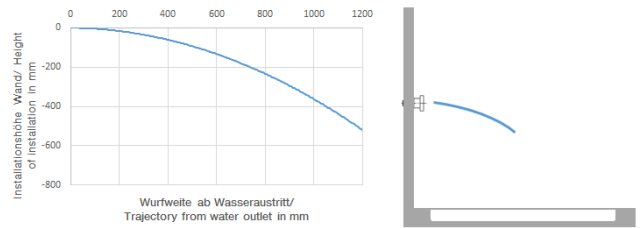

28 518 979

- spray head Ø 55mm
- ball-joint pivotable through 25° (in any direction)
- HORIZONTAL RAIN, max. flow rate 5 l/min (at 3 bar)
- with anti-scale system
- rosette Ø 55 mm
- 1/2" connection
- This product can help a building meet the requirements of Green Building Rating Systems, e.g. LEED®, BREEAM®, DGNB

Recommended miscellaneous

- Concealed wall elbow -** 35 085 970 90
- max. recess depth 163 mm
  - min. recess depth 90 mm

28 518 979

mm [inches]

Flow rate chart

Trajectory diagram

Certificates

LGA\_38651.