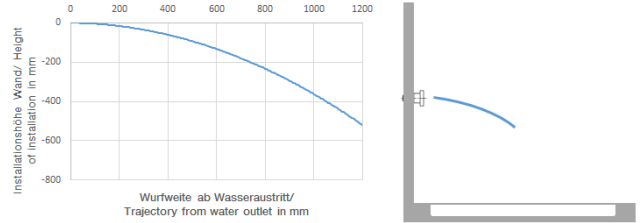

**Body spray without volume control FlowReduce - Light Gold**

TARA

28 518 979

- spray head Ø 55mm
- ball-joint pivotable through 25° (in any direction)
- HORIZONTAL RAIN, max. flow rate 5 l/min (at 3 bar)
- with anti-scale system
- rosette Ø 55 mm
- 1/2" connection
- This product can help a building meet the requirements of Green Building Rating Systems, e.g. LEED®, BREEAM®, DGNB

**Recommended miscellaneous**

- Concealed wall elbow -** 35 085 970 90
- min. recess depth 90 mm
  - max. recess depth 163 mm

28 518 979

mm [inches]

Flow rate chart

Trajectory diagram

Certificates

LGA\_38651.