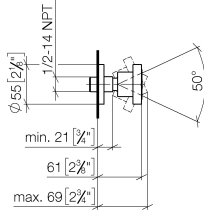

**Body spray without volume control FlowReduce - Light Gold**

TARA

28 518 979

- spray head Ø 55mm
- ball-joint pivotable through 25° (in any direction)
- HORIZONTAL RAIN, max. flow rate 5 l/min (at 3 bar)
- with anti-scale system
- rosette Ø 55 mm
- 1/2" connection
- This product can help a building meet the requirements of Green Building Rating Systems, e.g. LEED®, BREEAM®, DGNB

Fits: TARA, LISSÉ, VAIA, META

	Light Gold	28 518 979-26
	Chrome	28 518 979-00
	Brushed Platinum	28 518 979-06
	Platinum	28 518 979-08
	Durabronze (23kt Gold)	28 518 979-09
	Dark Chrome	28 518 979-19
	Brushed Light Gold	28 518 979-27
	Brushed Durabronze (23kt Gold)	28 518 979-28
	Matte Black	28 518 979-33
	Brushed Bronze	28 518 979-42
	Brushed Champagne (22kt Gold)	28 518 979-46
	Champagne (22kt Gold)	28 518 979-47
	Brushed Chrome	28 518 979-93
	Brushed Dark Platinum	28 518 979-99

**Recommended miscellaneous**

- Concealed wall elbow -** 35 085 970 90
- min. recess depth 90 mm
  - max. recess depth 163 mm

28 518 979

mm [inches]

Flow rate chart

Trajectory diagram

Certificates

LGA\_38651.