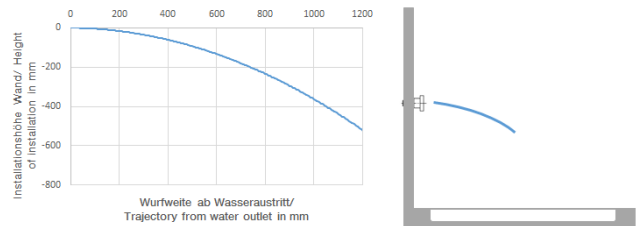

Body spray without volume control FlowReduce - Matte Black

TARA

28 518 979

- spray head Ø 55mm
- ball-joint pivotable through 25° (in any direction)
- HORIZONTAL RAIN, max. flow rate 5 l/min (at 3 bar)
- with anti-scale system
- rosette Ø 55 mm
- 1/2" connection
- This product can help a building meet the requirements of Green Building Rating Systems, e.g. LEED®, BREEAM®, DGNB

Recommended miscellaneous

- Concealed wall elbow -** 35 085 970 90
- max. recess depth 163 mm
 - min. recess depth 90 mm

28 518 979

mm [inches]

Flow rate chart

Trajectory diagram

Certificates

IAPMO_4976 (5). LGA_38651.