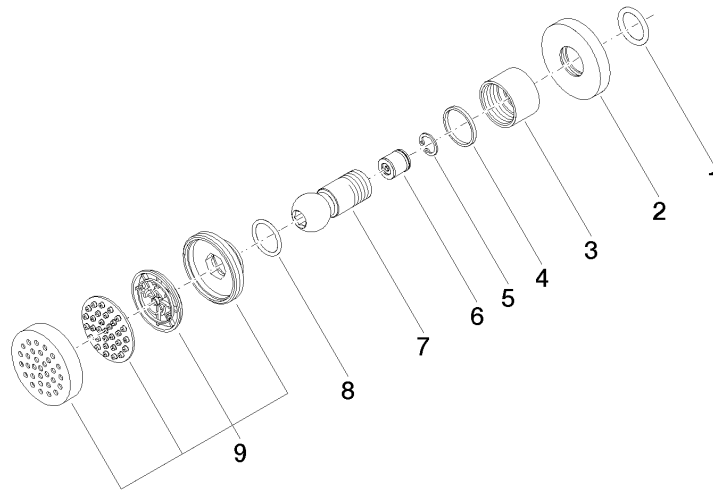

Body spray without volume control FlowReduce - Matte Black

TARA

28 518 979

- spray head Ø 55mm
- ball-joint pivotable through 25° (in any direction)
- HORIZONTAL RAIN, max. flow rate 5 l/min (at 3 bar)
- with anti-scale system
- rosette Ø 55 mm
- 1/2" connection
- This product can help a building meet the requirements of Green Building Rating Systems, e.g. LEED®, BREEAM®, DGNB

Fits: TARA, LISSÉ, VAIA, META

	Matte Black	28 518 979-33
	Chrome	28 518 979-00
	Brushed Platinum	28 518 979-06
	Platinum	28 518 979-08
	Durabronze (23kt Gold)	28 518 979-09
	Dark Chrome	28 518 979-19
	Light Gold	28 518 979-26
	Brushed Light Gold	28 518 979-27
	Brushed Durabronze (23kt Gold)	28 518 979-28
	Brushed Bronze	28 518 979-42
	Brushed Champagne (22kt Gold)	28 518 979-46
	Champagne (22kt Gold)	28 518 979-47
	Brushed Chrome	28 518 979-93
	Brushed Dark Platinum	28 518 979-99

Recommended miscellaneous

- Concealed wall elbow -** 35 085 970 90
- max. recess depth 163 mm
 - min. recess depth 90 mm

28 518 979

mm [inches]

Flow rate chart

Trajectory diagram

Certificates

IAPMO_4976 (5). LGA_38651.

28 518 979

Spare parts list

No.	Item Number	Name	Quantity used	Delivery time
1	90 14 10 026 00 90	seal	1	2
2	09 27 22 019-33	rosette	1	30
3	09 23 30 026-33	nut	1	30
4	09 14 15 010 90	ring	1	2
5	09 16 01 014 90	ring	1	2
6	09 23 01 048 90	back-flow preventer	1	2
7	09 21 40 016-33	connection	1	30
8	09 14 10 015 90	seal	1	2
9	90 12 05 027 00-33	casing (completely)	1	30