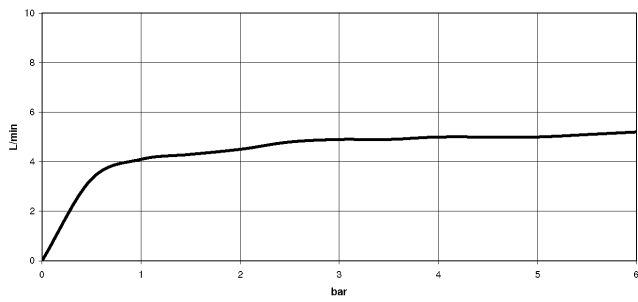

Body spray without volume control FlowReduce - Matte Black

TARA

28 518 979

- spray head Ø 55mm
- ball-joint pivotable through 25° (in any direction)
- HORIZONTAL RAIN, max. flow rate 5 l/min (at 3 bar)
- with anti-scale system
- rosette Ø 55 mm
- 1/2" connection
- This product can help a building meet the requirements of Green Building Rating Systems, e.g. LEED®, BREEAM®, DGNB

Recommended miscellaneous

- Concealed wall elbow -** 35 085 970 90
- max. recess depth 163 mm
 - min. recess depth 90 mm

28 518 979

mm [inches]

Flow rate chart

Trajectory diagram

Certificates

IAPMO_4976 (5). LGA_38651.