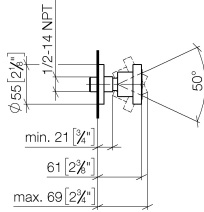

Body spray without volume control FlowReduce - Matte Black

TARA

28 518 979

- spray head Ø 55mm
- ball-joint pivotable through 25° (in any direction)
- HORIZONTAL RAIN, max. flow rate 5 l/min (at 3 bar)
- with anti-scale system
- rosette Ø 55 mm
- 1/2" connection
- This product can help a building meet the requirements of Green Building Rating Systems, e.g. LEED®, BREEAM®, DGNB

Fits: TARA, LISSÉ, VAIA, META

	Matte Black	28 518 979-33
	Chrome	28 518 979-00
	Brushed Platinum	28 518 979-06
	Platinum	28 518 979-08
	Durabronze (23kt Gold)	28 518 979-09
	Dark Chrome	28 518 979-19
	Light Gold	28 518 979-26
	Brushed Light Gold	28 518 979-27
	Brushed Durabronze (23kt Gold)	28 518 979-28
	Brushed Bronze	28 518 979-42
	Brushed Champagne (22kt Gold)	28 518 979-46
	Champagne (22kt Gold)	28 518 979-47
	Brushed Chrome	28 518 979-93
	Brushed Dark Platinum	28 518 979-99

Recommended miscellaneous

- Concealed wall elbow -** 35 085 970 90
- max. recess depth 163 mm
 - min. recess depth 90 mm

28 518 979

mm [inches]

Flow rate chart

Trajectory diagram

Certificates

IAPMO_4976 (5). LGA_38651.

28 518 979

Spare parts list

No.	Item Number	Name	Quantity used	Delivery time
1	90 14 10 026 00 90	seal	1	2
2	09 27 22 019-33	rosette	1	30
3	09 23 30 026-33	nut	1	30
4	09 14 15 010 90	ring	1	2
5	09 16 01 014 90	ring	1	2
6	09 23 01 048 90	back-flow preventer	1	2
7	09 21 40 016-33	connection	1	30
8	09 14 10 015 90	seal	1	2
9	90 12 05 027 00-33	casing (completely)	1	30