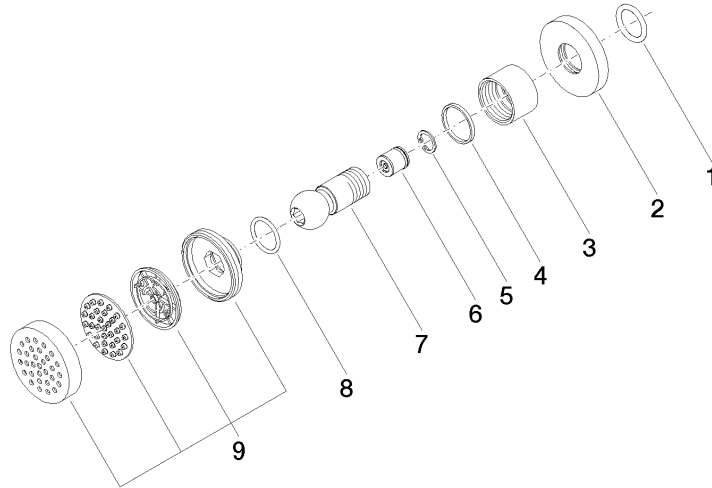

Body spray without volume control FlowReduce - Champagne (22kt Gold)

TARA

28 518 979

- spray head Ø 55mm
- ball-joint pivotable through 25° (in any direction)
- HORIZONTAL RAIN, max. flow rate 5 l/min (at 3 bar)
- with anti-scale system
- rosette Ø 55 mm
- 1/2" connection
- This product can help a building meet the requirements of Green Building Rating Systems, e.g. LEED®, BREEAM®, DGNB

Recommended miscellaneous

- Concealed wall elbow -** 35 085 970 90
- max. recess depth 163 mm
 - min. recess depth 90 mm

28 518 979

mm [inches]

Flow rate chart

Trajectory diagram

Codes & Standards

DIN 4109

ISO 3822

Scottish Water
Byelaws

UK Water Supply
Regulations

Ü-Zeichen

Body spray without volume control FlowReduce - Champagne (22kt Gold)

TARA

28 518 979

Certificates

LGA_38

WRAS_240602

28 518 979

Product version from 4/1/2024

Body spray without volume control FlowReduce - Champagne (22kt Gold)

TARA

28 518 979

Spare parts list