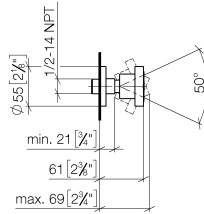

Body spray without volume control FlowReduce - Champagne (22kt Gold)

TARA

28 518 979

- spray head Ø 55mm
- ball-joint pivotable through 25° (in any direction)
- HORIZONTAL RAIN, max. flow rate 5 l/min (at 3 bar)
- with anti-scale system
- rosette Ø 55 mm
- 1/2" connection
- This product can help a building meet the requirements of Green Building Rating Systems, e.g. LEED®, BREEAM®, DGNB

Fits: TARA, LISSÉ, VAIA, META

	Champagne (22kt Gold)	28 518 979-47
	Chrome	28 518 979-00
	Brushed Platinum	28 518 979-06
	Platinum	28 518 979-08
	Durabronze (23kt Gold)	28 518 979-09
	Dark Chrome	28 518 979-19
	Light Gold	28 518 979-26
	Brushed Light Gold	28 518 979-27
	Brushed Durabronze (23kt Gold)	28 518 979-28
	Matte Black	28 518 979-33
	Brushed Bronze	28 518 979-42
	Brushed Champagne (22kt Gold)	28 518 979-46
	Brushed Chrome	28 518 979-93
	Brushed Dark Platinum	28 518 979-99

Recommended miscellaneous

- Concealed wall elbow -** 35 085 970 90
- max. recess depth 163 mm
 - min. recess depth 90 mm

28 518 979

mm [inches]

Flow rate chart

Trajectory diagram

Codes & Standards

DIN 4109