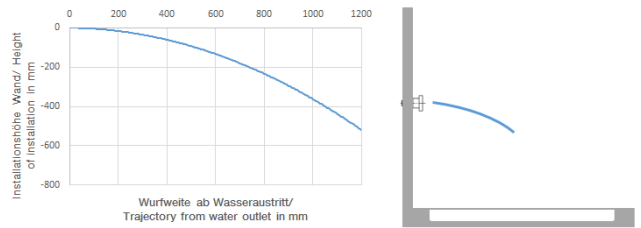

Body spray without volume control FlowReduce - Champagne (22kt Gold)

TARA

28 518 979

- spray head Ø 55mm
- ball-joint pivotable through 25° (in any direction)
- HORIZONTAL RAIN, max. flow rate 5 l/min (at 3 bar)
- with anti-scale system
- rosette Ø 55 mm
- 1/2" connection
- This product can help a building meet the requirements of Green Building Rating Systems, e.g. LEED®, BREEAM®, DGNB

Recommended miscellaneous

- Concealed wall elbow -** 35 085 970 90
- max. recess depth 163 mm
 - min. recess depth 90 mm

28 518 979

mm [inches]

Flow rate chart

Trajectory diagram

Codes & Standards

DIN 4109

ISO 3822

Scottish Water
Byelaws

UK Water Supply
Regulations

Ü-Zeichen

Body spray without volume control FlowReduce - Champagne (22kt Gold)

TARA

28 518 979

Certificates