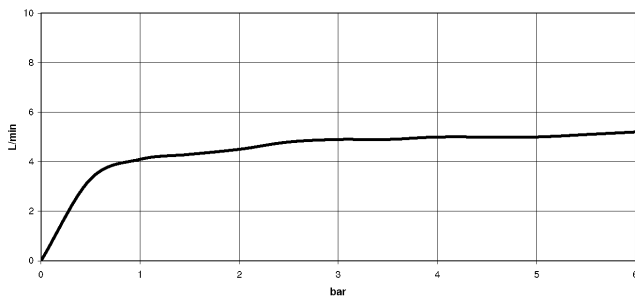

Body spray without volume control FlowReduce - Champagne (22kt Gold)

TARA

28 518 979

- spray head Ø 55mm
- ball-joint pivotable through 25° (in any direction)
- HORIZONTAL RAIN, max. flow rate 5 l/min (at 3 bar)
- with anti-scale system
- rosette Ø 55 mm
- 1/2" connection
- This product can help a building meet the requirements of Green Building Rating Systems, e.g. LEED®, BREEAM®, DGNB

Recommended miscellaneous

- Concealed wall elbow -** 35 085 970 90
- max. recess depth 163 mm
 - min. recess depth 90 mm

28 518 979

mm [inches]

Flow rate chart

Trajectory diagram

Codes & Standards

DIN 4109

ISO 3822

Scottish Water
Byelaws

UK Water Supply
Regulations

Ü-Zeichen

Body spray without volume control FlowReduce - Champagne (22kt Gold)

TARA

28 518 979

Certificates