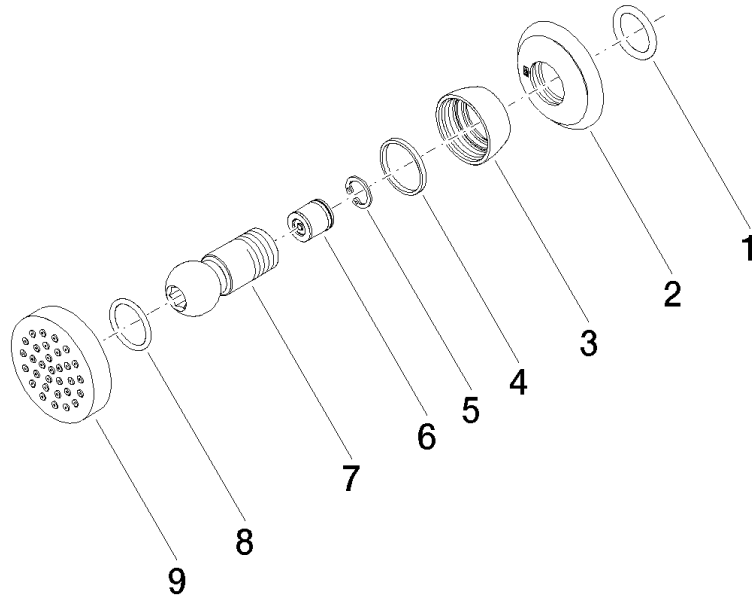

MADISON Body spray without volume control - Platinum

MADISON

28 528 360

- spray head Ø 55mm
- ball-joint pivotable through 25° (in any direction)
- HORIZONTAL RAIN, max. flow rate 7 l/min (at 3 bar)
- rosette Ø 55 mm
- 1/2" connection

- Concealed wall elbow -**
- max. recess depth 163 mm
 - min. recess depth 90 mm

35 085 970 90

28 528 360

mm [inches]

Flow rate chart

Codes & Standards

DIN 4109

ISO 3822

Scottish Water
Byelaws

UK Water Supply
Regulations

Ü-Zeichen

MADISON Body spray without volume control - Platinum

MADISON

28 528 360

Certificates

LGA_38

WRAS_240602

MADISON Body spray without volume control - Platinum

MADISON

28 528 360

Spare parts list

No.	Item Number	Name	Quantity used	Delivery time
	90 14 10 026 00 90	seal	9	2