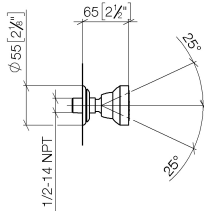

MADISON Body spray without volume control - Platinum

MADISON

28 528 360

- spray head Ø 55mm
- ball-joint pivotable through 25° (in any direction)
- HORIZONTAL RAIN, max. flow rate 7 l/min (at 3 bar)
- rosette Ø 55 mm
- 1/2" connection

- Concealed wall elbow -**
- max. recess depth 163 mm
 - min. recess depth 90 mm

35 085 970 90

28 528 360

mm [inches]

Flow rate chart

Codes & Standards

DIN 4109

ISO 3822