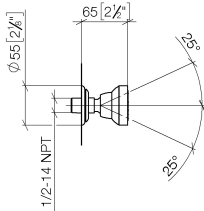

28 528 360

- spray head Ø 55mm
- ball-joint pivotable through 25° (in any direction)
- HORIZONTAL RAIN, max. flow rate 7 l/min (at 3 bar)
- rosette Ø 55 mm
- 1/2" connection

	Brushed Durabron (23kt Gold)	28 528 360-28
	Chrome	28 528 360-00
	Brushed Platinum	28 528 360-06
	Platinum	28 528 360-08
	Durabron (23kt Gold)	28 528 360-09
	Brushed Dark Platinum	28 528 360-99

Recommended miscellaneous

- Concealed wall elbow -** 35 085 970 90
- max. recess depth 163 mm
 - min. recess depth 90 mm

28 528 360

mm [inches]

Flow rate chart

Certificates

LGA_38652.

28 528 360

Spare parts list

No.	Item Number	Name	Quantity used	Delivery time
1	90 14 10 026 00 90	seal	1	2
2	09 27 35 003-28	rosette	1	60
3	09 23 30 027-28	nut	1	20
4	09 14 15 010 90	ring	1	2
5	09 16 01 014 90	ring	1	2
6	90 23 01 147 00 90	back-flow preventer	1	2
7	09 21 40 016-28	connection	1	20
8	09 14 10 015 90	seal	1	2
9	90 12 05 027 00-28	casing (completely)	1	20