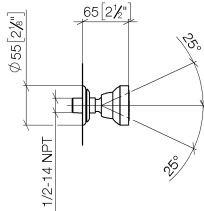

28 528 360

- spray head Ø 55mm
- ball-joint pivotable through 25° (in any direction)
- HORIZONTAL RAIN, max. flow rate 7 l/min (at 3 bar)
- rosette Ø 55 mm
- 1/2" connection

	Brushed Dark Platinum	28 528 360-99
	Chrome	28 528 360-00
	Brushed Platinum	28 528 360-06
	Platinum	28 528 360-08
	Durabass (23kt Gold)	28 528 360-09
	Brushed Durabass (23kt Gold)	28 528 360-28

Recommended miscellaneous

- Concealed wall elbow -** 35 085 970 90
- max. recess depth 163 mm
 - min. recess depth 90 mm

28 528 360

mm [inches]

Flow rate chart

Codes & Standards

DIN 4109

ISO 3822

WRAS_240602

MADISON Body spray without volume control - Brushed Dark Platinum

MADISON

28 528 360

Spare parts list

No.	Item Number	Name	Quantity used	Delivery time
	90 14 10 026 00 90	seal	9	2