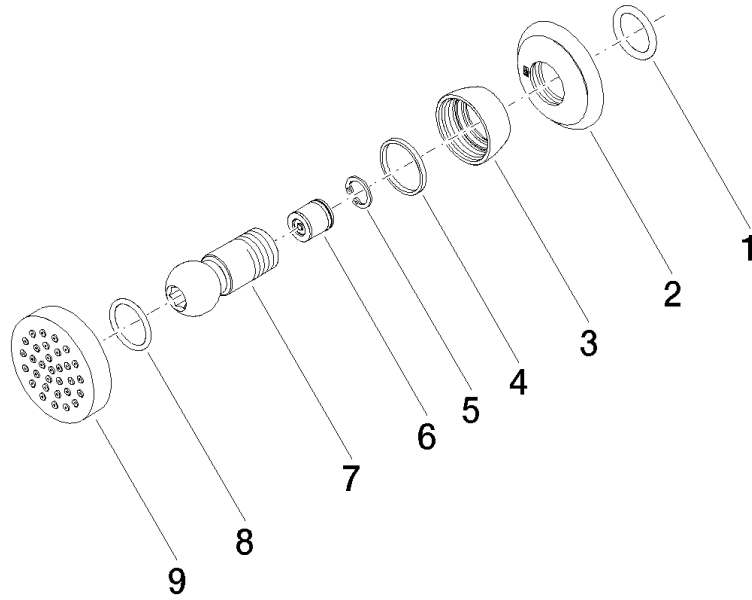

28 528 360

- spray head Ø 55mm
- ball-joint pivotable through 25° (in any direction)
- HORIZONTAL RAIN, max. flow rate 7 l/min (at 3 bar)
- rosette Ø 55 mm
- 1/2" connection

	Brushed Dark Platinum	28 528 360-99
	Chrome	28 528 360-00
	Brushed Platinum	28 528 360-06
	Platinum	28 528 360-08
	Durabass (23kt Gold)	28 528 360-09
	Brushed Durabass (23kt Gold)	28 528 360-28

Recommended miscellaneous

- Concealed wall elbow -** 35 085 970 90
- max. recess depth 163 mm
 - min. recess depth 90 mm

28 528 360

mm [inches]

Flow rate chart

Codes & Standards

DIN 4109

ISO 3822

Scottish Water
Byelaws

UK Water Supply
Regulations

Ü-Zeichen

MADISON Body spray without volume control - Brushed Dark Platinum

MADISON

28 528 360

Certificates

LGA_38

WRAS_240602

MADISON Body spray without volume control - Brushed Dark Platinum

MADISON

28 528 360

Spare parts list

No.	Item Number	Name	Quantity used	Delivery time
	90 14 10 026 00 90	seal	9	2