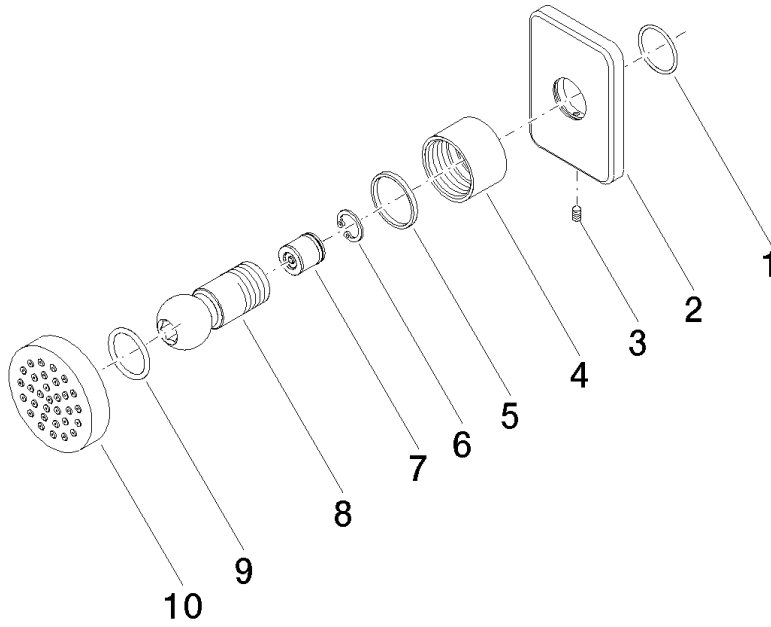

28 528 710

- spray head Ø 55mm
- ball-joint pivotable through 25° (in any direction)
- HORIZONTAL RAIN, max. flow rate 7 l/min (at 3 bar)
- anti-scale system
- rosette 78 x 55 mm
- 1/2" connection

| | | |
|--|------------------|---------------|
|  | Brushed Platinum | 28 528 710-06 |
|  | Chrome | 28 528 710-00 |

To be provided by the customer. Zigbee Gateway!

Recommended miscellaneous

- Concealed wall elbow -** 35 085 970 90
- max. recess depth 163 mm
 - min. recess depth 90 mm

28 528 710

mm [inches]

Flow rate chart

LGA_38

LULU Body spray without volume control - Brushed Platinum

LULU

28 528 710

Spare parts list

| No. | Item Number | Name | Quantity used | Delivery time |
|-----|-----------------|------|---------------|---------------|
| | 09 14 10 098 90 | seal | 10 | 2 |