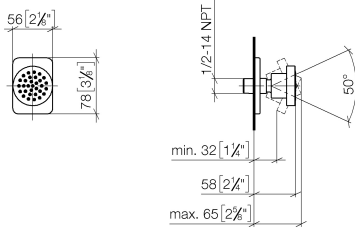

28 528 710

- spray head Ø 55mm
- ball-joint pivotable through 25° (in any direction)
- HORIZONTAL RAIN, max. flow rate 7 l/min (at 3 bar)
- anti-scale system
- rosette 78 x 55 mm
- 1/2" connection

| | | |
|--|------------------|---------------|
|  | Brushed Platinum | 28 528 710-06 |
|  | Chrome | 28 528 710-00 |

To be provided by the customer. Zigbee Gateway!

Recommended miscellaneous

- Concealed wall elbow -** 35 085 970 90
- max. recess depth 163 mm
 - min. recess depth 90 mm

28 528 710

mm [inches]

Flow rate chart

LGA_38

LULU Body spray without volume control - Brushed Platinum

LULU

28 528 710

Spare parts list

| No. | Item Number | Name | Quantity used | Delivery time |
|-----|-----------------|------|---------------|---------------|
| | 09 14 10 098 90 | seal | 10 | 2 |