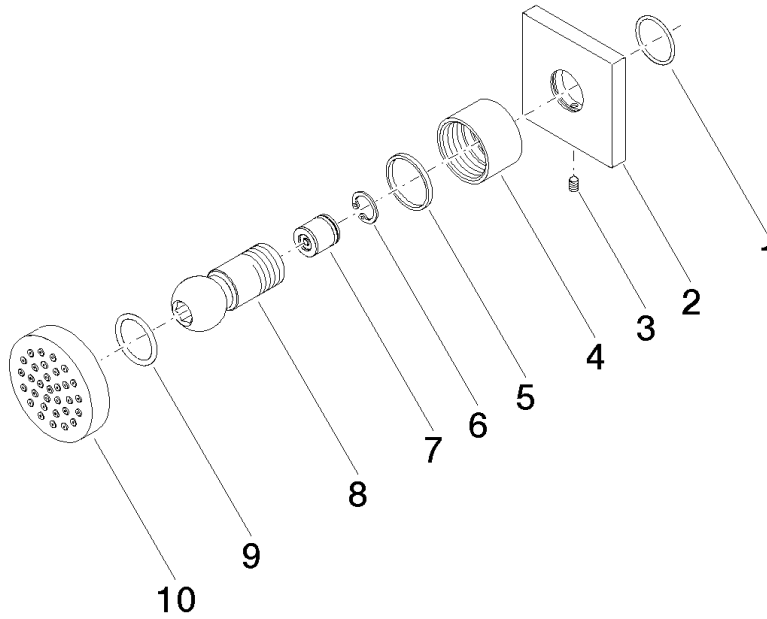

Body spray without volume control - Chrome

IMO

28 528 782

- spray head Ø 55mm
- ball-joint pivotable through 25° (in any direction)
- HORIZONTAL RAIN, max. flow rate 7 l/min (at 3 bar)
- anti-scale system
- rosette 60 x 60 mm
- 1/2" connection

Recommended miscellaneous

- Concealed wall elbow -** 35 085 970 90
- max. recess depth 163 mm
 - min. recess depth 90 mm

28 528 782

mm [inches]

Flow rate chart

Certificates

LGA_38652.

28 528 782

Spare parts list

No.	Item Number	Name	Quantity used	Delivery time
1	09 14 10 098 90	seal	1	2
2	09 27 98 003-00	rosette	1	10
3	09 31 11 048 90	pin	1	2
4	09 23 30 026-00	nut	1	10
5	09 14 15 010 90	ring	1	2
6	09 16 01 014 90	ring	1	2
7	90 23 01 147 00 90	back-flow preventer	1	2
8	09 21 40 016-00	connection	1	10
9	09 14 10 015 90	seal	1	2
10	90 12 05 027 00-00	casing (completely)	1	10