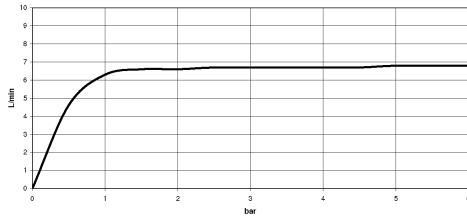

Body spray without volume control - Chrome

IMO

28 528 782

- spray head Ø 55mm
- ball-joint pivotable through 25° (in any direction)
- HORIZONTAL RAIN, max. flow rate 7 l/min (at 3 bar)
- anti-scale system
- rosette 60 x 60 mm
- 1/2" connection

Recommended miscellaneous

- Concealed wall elbow -** 35 085 970 90
- max. recess depth 163 mm
 - min. recess depth 90 mm

28 528 782

mm [inches]

Flow rate chart

Certificates

LGA_38652.

28 528 782