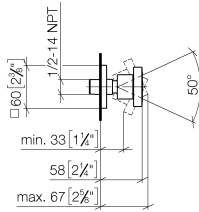

Body spray without volume control - Brushed Platinum

IMO

28 528 782

- spray head Ø 55mm
- ball-joint pivotable through 25° (in any direction)
- HORIZONTAL RAIN, max. flow rate 7 l/min (at 3 bar)
- anti-scale system
- rosette 60 x 60 mm
- 1/2" connection

Recommended miscellaneous

- Concealed wall elbow -** 35 085 970 90
- max. recess depth 163 mm
 - min. recess depth 90 mm

28 528 782

mm [inches]

Flow rate chart

Certificates

LGA_38652.

28 528 782

Spare parts list

No.	Item Number	Name	Quantity used	Delivery time
1	09 14 10 098 90	seal	1	2
2	09 27 98 003-06	rosette	1	10
3	09 31 11 048 90	pin	1	2
4	09 23 30 026-06	nut	1	10
5	09 14 15 010 90	ring	1	2
6	09 16 01 014 90	ring	1	2
7	90 23 01 147 00 90	back-flow preventer	1	2
8	09 21 40 016-06	connection	1	10
9	09 14 10 015 90	seal	1	2
10	90 12 05 027 00-06	casing (completely)	1	10