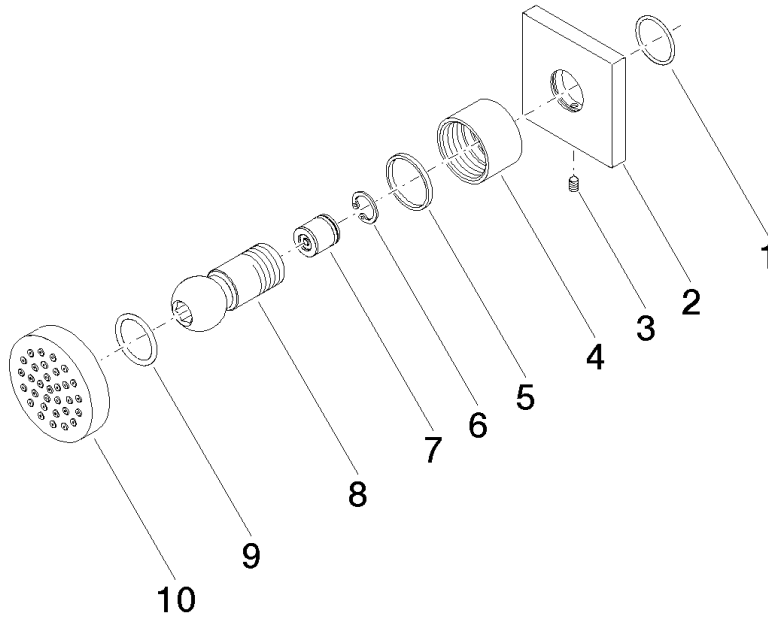

Body spray without volume control - Brushed Platinum

IMO

28 528 782

- spray head Ø 55mm
- ball-joint pivotable through 25° (in any direction)
- HORIZONTAL RAIN, max. flow rate 7 l/min (at 3 bar)
- anti-scale system
- rosette 60 x 60 mm
- 1/2" connection

Recommended miscellaneous

- Concealed wall elbow -** 35 085 970 90
- max. recess depth 163 mm
 - min. recess depth 90 mm

28 528 782

mm [inches]

Flow rate chart

Certificates

LGA_38652.

28 528 782

Spare parts list

No.	Item Number	Name	Quantity used	Delivery time
1	09 14 10 098 90	seal	1	2
2	09 27 98 003-06	rosette	1	10
3	09 31 11 048 90	pin	1	2
4	09 23 30 026-06	nut	1	10
5	09 14 15 010 90	ring	1	2
6	09 16 01 014 90	ring	1	2
7	90 23 01 147 00 90	back-flow preventer	1	2
8	09 21 40 016-06	connection	1	10
9	09 14 10 015 90	seal	1	2
10	90 12 05 027 00-06	casing (completely)	1	10