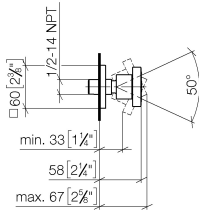

Body spray without volume control - Platinum

IMO

28 528 782

- spray head Ø 55mm
- ball-joint pivotable through 25° (in any direction)
- HORIZONTAL RAIN, max. flow rate 7 l/min (at 3 bar)
- anti-scale system
- rosette 60 x 60 mm
- 1/2" connection

Fits: IMO, MEM, CL.1, CYO

	Platinum	28 528 782-08
	Chrome	28 528 782-00
	Brushed Platinum	28 528 782-06
	Dark Chrome	28 528 782-19
	Brushed Light Gold	28 528 782-27
	Brushed Durabronze (23kt Gold)	28 528 782-28
	Matte Black	28 528 782-33
	Brushed Champagne (22kt Gold)	28 528 782-46
	Champagne (22kt Gold)	28 528 782-47
	Brushed Chrome	28 528 782-93
	Brushed Dark Platinum	28 528 782-99

Recommended miscellaneous

- Concealed wall elbow -** 35 085 970 90
- max. recess depth 163 mm
 - min. recess depth 90 mm

28 528 782

mm [inches]

Flow rate chart

Codes & Standards

DIN 4109

ISO 3822