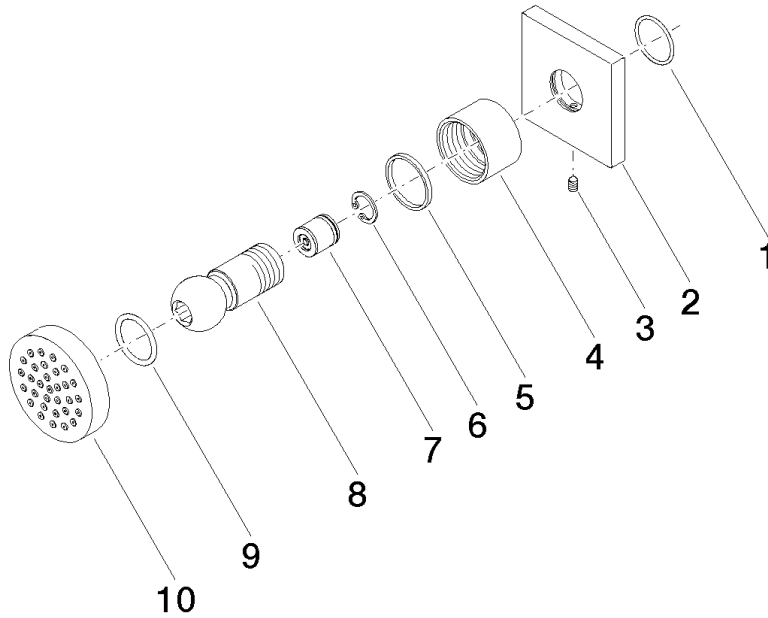

Body spray without volume control - Platinum

IMO

28 528 782

- spray head Ø 55mm
- ball-joint pivotable through 25° (in any direction)
- HORIZONTAL RAIN, max. flow rate 7 l/min (at 3 bar)
- anti-scale system
- rosette 60 x 60 mm
- 1/2" connection

Recommended miscellaneous

- Concealed wall elbow -** 35 085 970 90
- max. recess depth 163 mm
 - min. recess depth 90 mm

28 528 782

mm [inches]

Flow rate chart

Codes & Standards

DIN 4109

ISO 3822

WRAS_240602

28 528 782

Product version from 6/1/2024

Body spray without volume control - Platinum

IMO

28 528 782

Spare parts list

Product version from 6/1/2024

No.	Item Number	Name	Quantity used	Delivery time
	09 14 10 098 90	seal	10	2