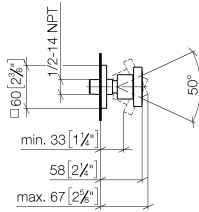

**Body spray without volume control - Dark Chrome**

IMO

28 528 782

- spray head Ø 55mm
- ball-joint pivotable through 25° (in any direction)
- HORIZONTAL RAIN, max. flow rate 7 l/min (at 3 bar)
- anti-scale system
- rosette 60 x 60 mm
- 1/2" connection

**Recommended miscellaneous**

- Concealed wall elbow -** 35 085 970 90
- max. recess depth 163 mm
  - min. recess depth 90 mm

28 528 782

mm [inches]

### Flow rate chart

### Certificates

LGA\_38652.

28 528 782

Spare parts list

No.	Item Number	Name	Quantity used	Delivery time
1	09 14 10 098 90	seal	1	2
2	09 27 98 003-19	rosette	1	60
3	09 31 11 048 90	pin	1	2
4	09 23 30 026-19	nut	1	20
5	09 14 15 010 90	ring	1	2
6	09 16 01 014 90	ring	1	2
7	90 23 01 147 00 90	back-flow preventer	1	2
8	09 21 40 016-19	connection	1	20
9	09 14 10 015 90	seal	1	2
10	90 12 05 027 00-19	casing ( completely )	1	20