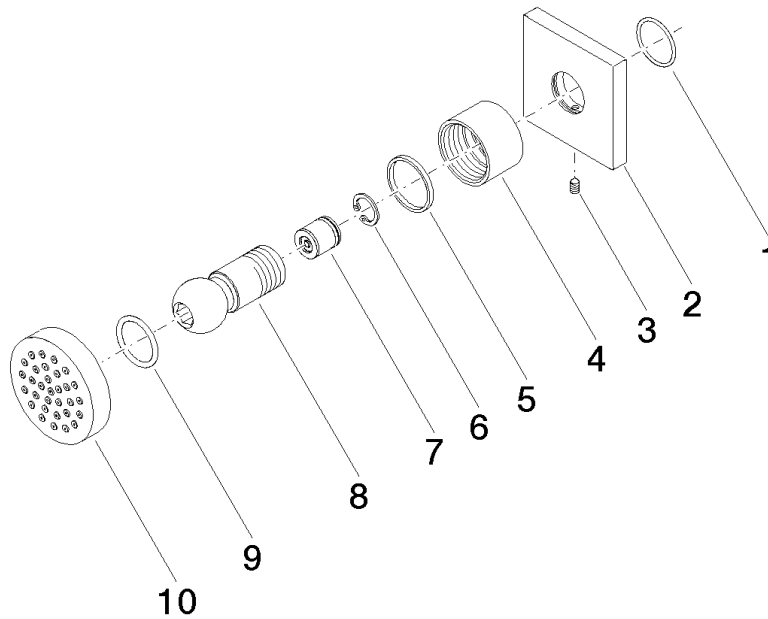

**Body spray without volume control - Dark Chrome**

IMO

28 528 782

- spray head Ø 55mm
- ball-joint pivotable through 25° (in any direction)
- HORIZONTAL RAIN, max. flow rate 7 l/min (at 3 bar)
- anti-scale system
- rosette 60 x 60 mm
- 1/2" connection

**Recommended miscellaneous**

- Concealed wall elbow -** 35 085 970 90
- max. recess depth 163 mm
  - min. recess depth 90 mm

28 528 782

mm [inches]

### Flow rate chart

### Certificates

LGA\_38652.

28 528 782

Spare parts list

No.	Item Number	Name	Quantity used	Delivery time
1	09 14 10 098 90	seal	1	2
2	09 27 98 003-19	rosette	1	60
3	09 31 11 048 90	pin	1	2
4	09 23 30 026-19	nut	1	20
5	09 14 15 010 90	ring	1	2
6	09 16 01 014 90	ring	1	2
7	90 23 01 147 00 90	back-flow preventer	1	2
8	09 21 40 016-19	connection	1	20
9	09 14 10 015 90	seal	1	2
10	90 12 05 027 00-19	casing ( completely )	1	20