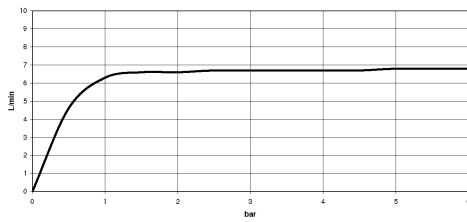

**Body spray without volume control - Dark Chrome**

IMO

28 528 782

- spray head Ø 55mm
- ball-joint pivotable through 25° (in any direction)
- HORIZONTAL RAIN, max. flow rate 7 l/min (at 3 bar)
- anti-scale system
- rosette 60 x 60 mm
- 1/2" connection

**Recommended miscellaneous**

- Concealed wall elbow -** 35 085 970 90
- max. recess depth 163 mm
  - min. recess depth 90 mm

28 528 782

mm [inches]

### Flow rate chart