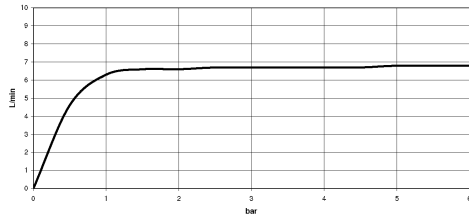

Body spray without volume control - Brushed Light Gold

IMO

28 528 782

- spray head Ø 55mm
- ball-joint pivotable through 25° (in any direction)
- HORIZONTAL RAIN, max. flow rate 7 l/min (at 3 bar)
- anti-scale system
- rosette 60 x 60 mm
- 1/2" connection

Recommended miscellaneous

- Concealed wall elbow -** 35 085 970 90
- min. recess depth 90 mm
 - max. recess depth 163 mm

28 528 782

mm [inches]

Flow rate chart

Codes & Standards

DIN 4109

ISO 3822

Scottish Water
Byelaws

UK Water Supply
Regulations

Ü-Zeichen

Body spray without volume control - Brushed Light Gold

IMO

28 528 782

Certificates

LGA_38