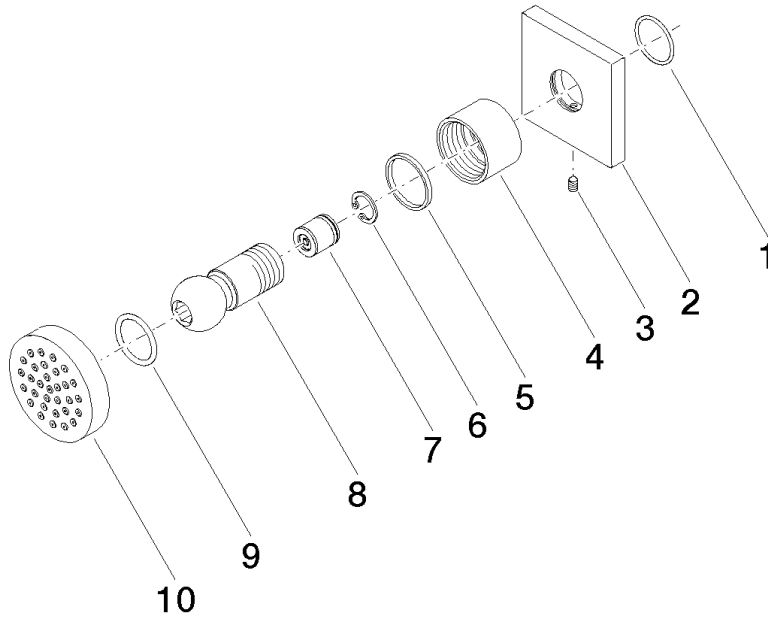

28 528 782

Product version from 6/1/2024