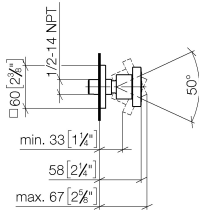

**Body spray without volume control - Brushed Durabronz (23kt Gold)**

IMO

28 528 782

- spray head Ø 55mm
- ball-joint pivotable through 25° (in any direction)
- HORIZONTAL RAIN, max. flow rate 7 l/min (at 3 bar)
- anti-scale system
- rosette 60 x 60 mm
- 1/2" connection

**Recommended miscellaneous**

**Concealed wall elbow -**

35 085 970 90

- max. recess depth 163 mm
- min. recess depth 90 mm

28 528 782

mm [inches]

Flow rate chart

Codes & Standards