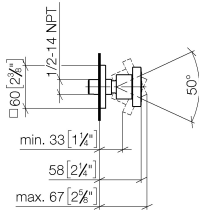

Body spray without volume control - Matte Black

IMO

28 528 782

- spray head Ø 55mm
- ball-joint pivotable through 25° (in any direction)
- HORIZONTAL RAIN, max. flow rate 7 l/min (at 3 bar)
- anti-scale system
- rosette 60 x 60 mm
- 1/2" connection

Recommended miscellaneous

Concealed wall elbow -

35 085 970 90

- max. recess depth 163 mm
- min. recess depth 90 mm

28 528 782

mm [inches]

Flow rate chart

Codes & Standards