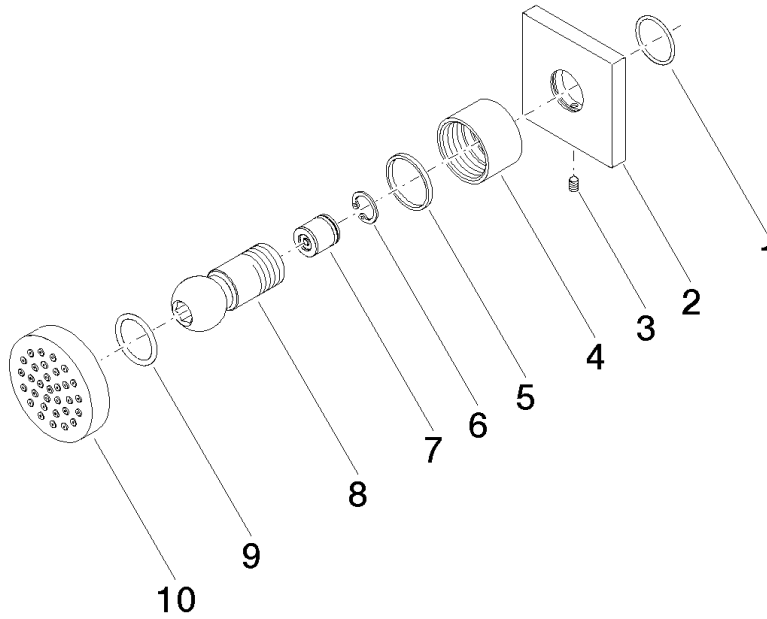

**Body spray without volume control - Brushed Champagne (22kt Gold)**

IMO

28 528 782

- spray head Ø 55mm
- ball-joint pivotable through 25° (in any direction)
- HORIZONTAL RAIN, max. flow rate 7 l/min (at 3 bar)
- anti-scale system
- rosette 60 x 60 mm
- 1/2" connection

**Recommended miscellaneous**

- Concealed wall elbow -**
- max. recess depth 163 mm
  - min. recess depth 90 mm

35 085 970 90

28 528 782

mm [inches]

### Flow rate chart

### Certificates

LGA\_38652.

28 528 782

Spare parts list

No.	Item Number	Name	Quantity used	Delivery time
1	09 14 10 098 90	seal	1	2
2	09 27 98 003-46	rosette	1	30
3	09 31 11 048 90	pin	1	2
4	09 23 30 026-46	nut	1	30
5	09 14 15 010 90	ring	1	2
6	09 16 01 014 90	ring	1	2
7	90 23 01 147 00 90	back-flow preventer	1	2
8	09 21 40 016-46	connection	1	30
9	09 14 10 015 90	seal	1	2
10	90 12 05 027 00-46	casing ( completely )	1	30