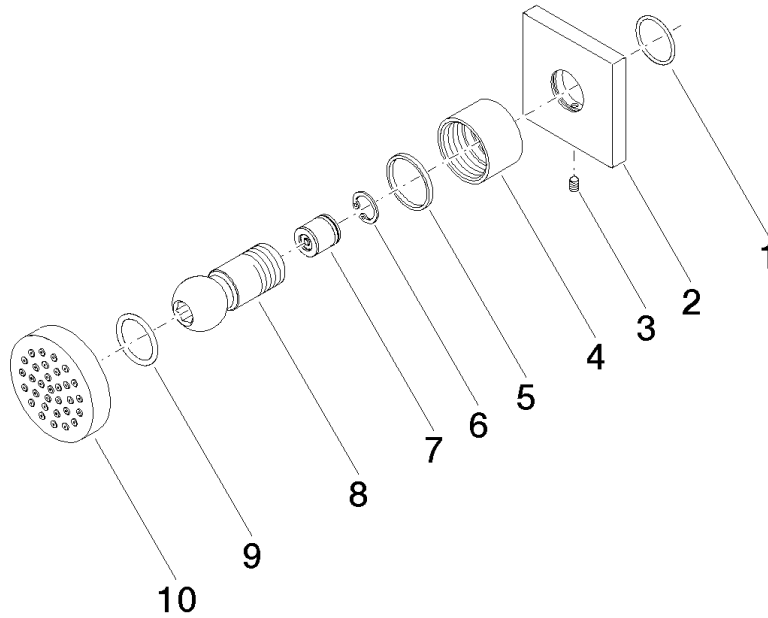

28 528 782

Product version from 6/1/2024