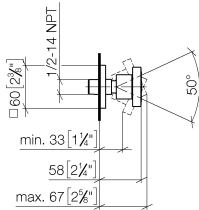

Body spray without volume control - Champagne (22kt Gold)

IMO

28 528 782

- spray head Ø 55mm
- ball-joint pivotable through 25° (in any direction)
- HORIZONTAL RAIN, max. flow rate 7 l/min (at 3 bar)
- anti-scale system
- rosette 60 x 60 mm
- 1/2" connection

Recommended miscellaneous

- Concealed wall elbow -** 35 085 970 90
- max. recess depth 163 mm
  - min. recess depth 90 mm

28 528 782

mm [inches]

Flow rate chart

Codes & Standards

DIN 4109

ISO 3822