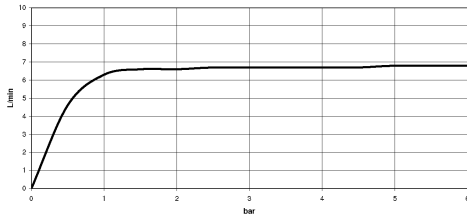

Body spray without volume control - Champagne (22kt Gold)

IMO

28 528 782

- spray head Ø 55mm
- ball-joint pivotable through 25° (in any direction)
- HORIZONTAL RAIN, max. flow rate 7 l/min (at 3 bar)
- anti-scale system
- rosette 60 x 60 mm
- 1/2" connection

Recommended miscellaneous

- Concealed wall elbow -** 35 085 970 90
- max. recess depth 163 mm
  - min. recess depth 90 mm

28 528 782

mm [inches]

Flow rate chart

Codes & Standards

DIN 4109

ISO 3822

Scottish Water  
Byelaws

UK Water Supply  
Regulations

Ü-Zeichen

Body spray without volume control - Champagne (22kt Gold)

---

IMO

28 528 782

Certificates