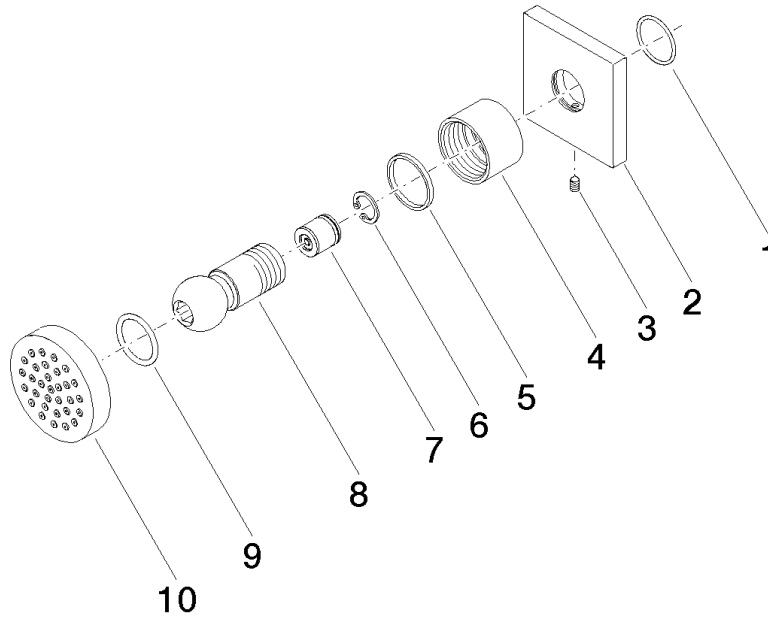

## Body spray without volume control - Brushed Dark Platinum

IMO

28 528 782

- spray head Ø 55mm
- ball-joint pivotable through 25° (in any direction)
- HORIZONTAL RAIN, max. flow rate 7 l/min (at 3 bar)
- anti-scale system
- rosette 60 x 60 mm
- 1/2" connection

### Recommended miscellaneous

- Concealed wall elbow -** 35 085 970 90
- max. recess depth 163 mm
  - min. recess depth 90 mm

28 528 782

mm [inches]

### Flow rate chart

### Spare parts list

No.	Item Number	Name	Quantity used	Delivery time
1	09 14 10 098 90	seal	1	2
2	09 27 98 003-99	rosette	1	30
3	09 31 11 048 90	pin	1	2
4	09 23 30 026-99	nut	1	30
5	09 14 15 010 90	ring	1	2
6	09 16 01 014 90	ring	1	2
7	90 23 01 147 00 90	back-flow preventer	1	2
8	09 21 40 016-99	connection	1	30
9	09 14 10 015 90	seal	1	2
10	90 12 05 027 00-99	casing ( completely )	1	30