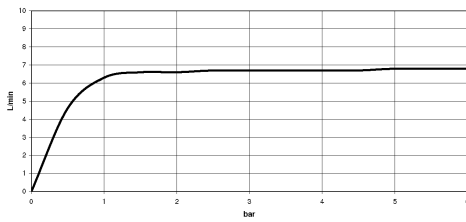

Body spray without volume control - Chrome

TARA

28 528 979

- spray head Ø 55mm
- ball-joint pivotable through 25° (in any direction)
- HORIZONTAL RAIN, max. flow rate 7 l/min (at 3 bar)
- with anti-scale system
- rosette Ø 55 mm
- 1/2" connection

Recommended miscellaneous

- Concealed wall elbow -** 35 085 970 90
- max. recess depth 163 mm
 - min. recess depth 90 mm

28 528 979

mm [inches]

Flow rate chart

Certificates

LGA_38652.

28 528 979