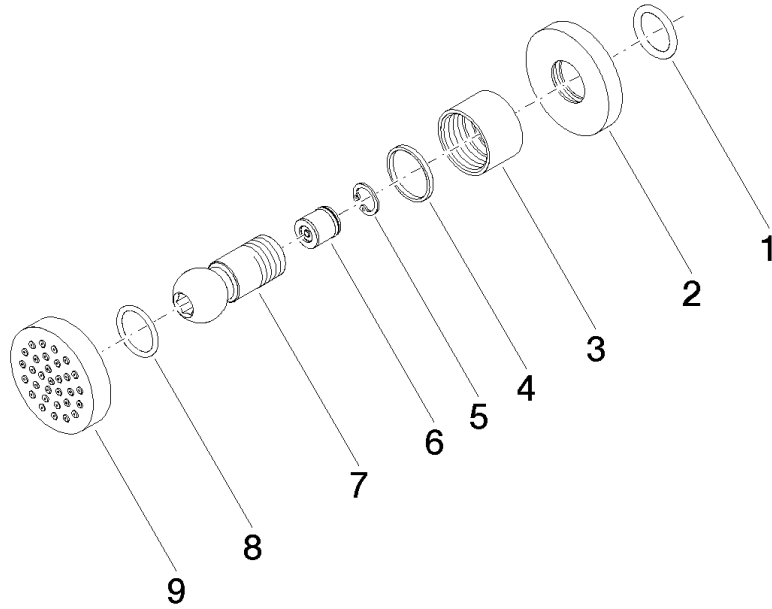

28 528 979

Product version from 10/1/2023