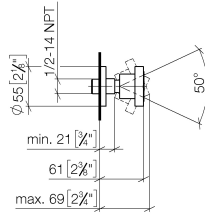

Body spray without volume control - Brushed Platinum

TARA

28 528 979

- spray head Ø 55mm
- ball-joint pivotable through 25° (in any direction)
- HORIZONTAL RAIN, max. flow rate 7 l/min (at 3 bar)
- with anti-scale system
- rosette Ø 55 mm
- 1/2" connection

Recommended miscellaneous

Concealed wall elbow -

35 085 970 90

- max. recess depth 163 mm
- min. recess depth 90 mm

28 528 979

mm [inches]

Flow rate chart

Codes & Standards

DIN 4109

ISO 3822

Scottish Water
Byelaws

UK Water Supply
Regulations

Ü-Zeichen

Body spray without volume control - Brushed Platinum

TARA

28 528 979