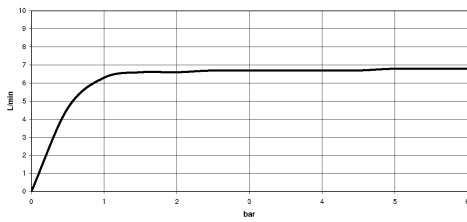

Recommended miscellaneous

- Concealed wall elbow -** 35 085 970 90
- max. recess depth 163 mm
 - min. recess depth 90 mm

28 528 979

mm [inches]

Flow rate chart

Codes & Standards

DIN 4109

ISO 3822

Scottish Water
Byelaws

UK Water Supply
Regulations

Ü-Zeichen

Body spray without volume control - Platinum

TARA

28 528 979

Certificates

LGA_38