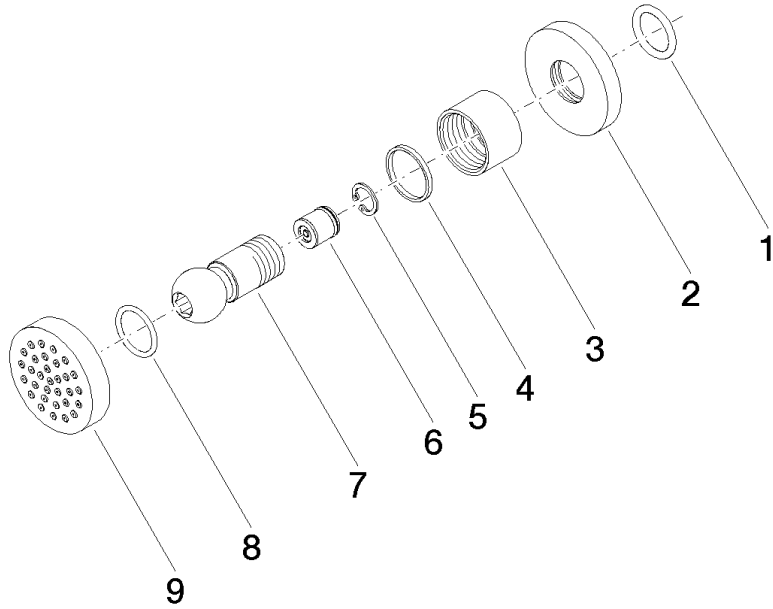

Body spray without volume control - Platinum

TARA

28 528 979

- spray head Ø 55mm
- ball-joint pivotable through 25° (in any direction)
- HORIZONTAL RAIN, max. flow rate 7 l/min (at 3 bar)
- with anti-scale system
- rosette Ø 55 mm
- 1/2" connection

Scottish Water
Byelaws

UK Water Supply
Regulations

Ü-Zeichen

Body spray without volume control - Platinum

TARA

28 528 979

Certificates

LGA_38

WRAS_240602

28 528 979

Product version from 10/1/2023

Body spray without volume control - Platinum

TARA

28 528 979

Spare parts list

Product version from 10/1/2023

No.	Item Number	Name	Quantity used	Delivery time
	90 14 10 026 00 90	seal	9	2