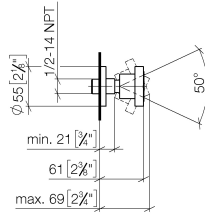

Body spray without volume control - Platinum

TARA

28 528 979

- spray head Ø 55mm
- ball-joint pivotable through 25° (in any direction)
- HORIZONTAL RAIN, max. flow rate 7 l/min (at 3 bar)
- with anti-scale system
- rosette Ø 55 mm
- 1/2" connection

Recommended miscellaneous

- Concealed wall elbow -** 35 085 970 90
- max. recess depth 163 mm
 - min. recess depth 90 mm

28 528 979

mm [inches]

Flow rate chart

Codes & Standards

DIN 4109

ISO 3822

No.	Item Number	Name	Quantity used	Delivery time
	90 14 10 026 00 90	seal	9	2