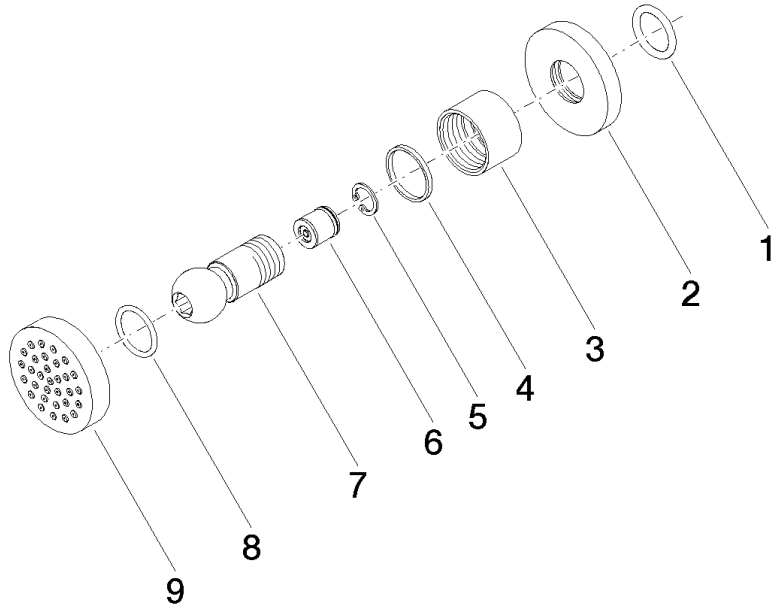

28 528 979

Product version from 10/1/2023