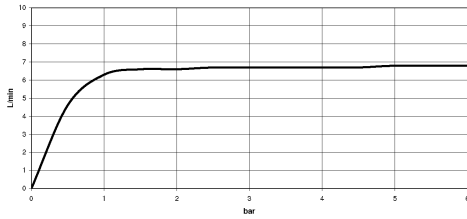

Recommended miscellaneous

- Concealed wall elbow -** 35 085 970 90
- max. recess depth 163 mm
 - min. recess depth 90 mm

28 528 979

mm [inches]

Flow rate chart

Codes & Standards

DIN 4109

ISO 3822

Scottish Water
Byelaws

UK Water Supply
Regulations

Ü-Zeichen

Body spray without volume control - Dark Chrome

TARA

28 528 979

Certificates

LGA_38