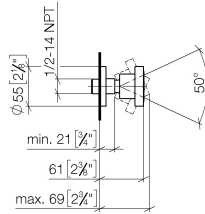

Body spray without volume control - Dark Chrome

TARA

28 528 979

- spray head Ø 55mm
- ball-joint pivotable through 25° (in any direction)
- HORIZONTAL RAIN, max. flow rate 7 l/min (at 3 bar)
- with anti-scale system
- rosette Ø 55 mm
- 1/2" connection

Recommended miscellaneous

- Concealed wall elbow -** 35 085 970 90
- max. recess depth 163 mm
 - min. recess depth 90 mm

28 528 979

mm [inches]

Flow rate chart

Codes & Standards

DIN 4109

ISO 3822

Scottish Water
Byelaws

UK Water Supply
Regulations

Ü-Zeichen

Body spray without volume control - Dark Chrome

TARA

28 528 979

Certificates

LGA_38

No.	Item Number	Name	Quantity used	Delivery time
	90 14 10 026 00 90	seal	9	2