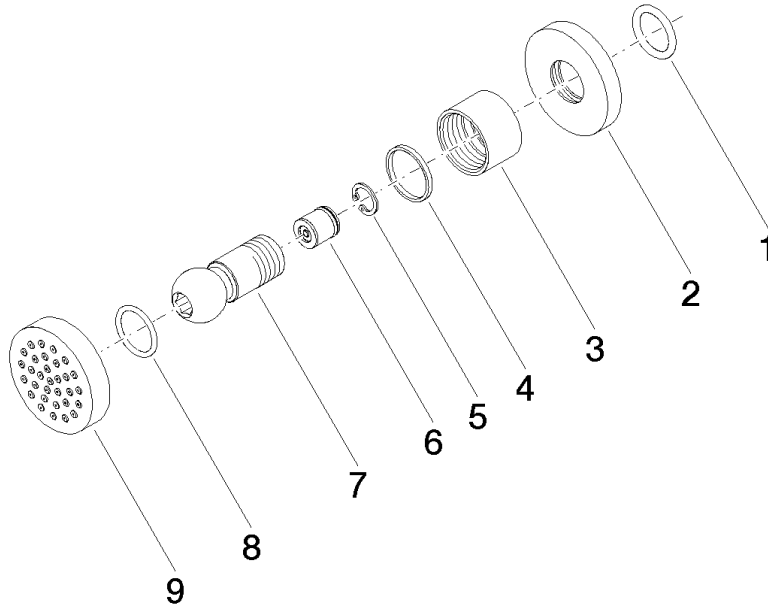

Body spray without volume control - Dark Chrome

TARA

28 528 979

- spray head Ø 55mm
- ball-joint pivotable through 25° (in any direction)
- HORIZONTAL RAIN, max. flow rate 7 l/min (at 3 bar)
- with anti-scale system
- rosette Ø 55 mm
- 1/2" connection

Scottish Water
Byelaws

UK Water Supply
Regulations

Ü-Zeichen

Body spray without volume control - Dark Chrome

TARA

28 528 979

Certificates

LGA_38

WRAS_240602

28 528 979

Product version from 10/1/2023

Body spray without volume control - Dark Chrome

TARA

28 528 979

Spare parts list

Product version from 10/1/2023

No.	Item Number	Name	Quantity used	Delivery time
	90 14 10 026 00 90	seal	9	2