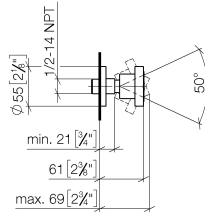

Body spray without volume control - Light Gold

TARA

28 528 979

- spray head Ø 55mm
- ball-joint pivotable through 25° (in any direction)
- HORIZONTAL RAIN, max. flow rate 7 l/min (at 3 bar)
- with anti-scale system
- rosette Ø 55 mm
- 1/2" connection

Recommended miscellaneous

Concealed wall elbow -

35 085 970 90

- min. recess depth 90 mm
- max. recess depth 163 mm

28 528 979

mm [inches]

Flow rate chart

Codes & Standards

DIN 4109

ISO 3822

Scottish Water
Byelaws

UK Water Supply
Regulations

Ü-Zeichen

Body spray without volume control - Light Gold

TARA

28 528 979