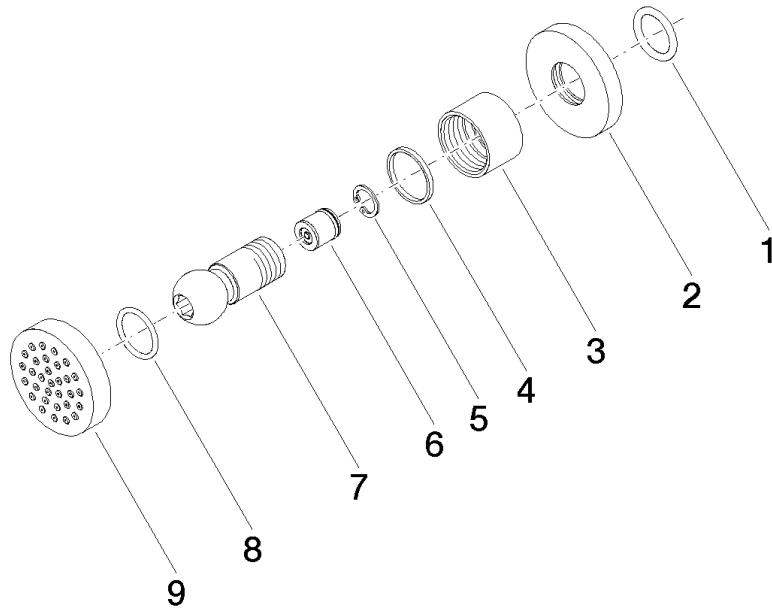

28 528 979

Product version from 10/1/2023