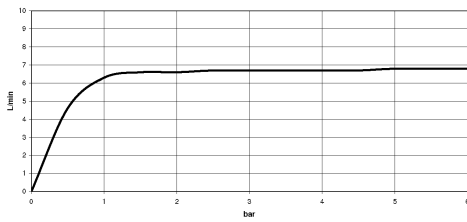

Body spray without volume control - Light Gold

TARA

28 528 979

- spray head Ø 55mm
- ball-joint pivotable through 25° (in any direction)
- HORIZONTAL RAIN, max. flow rate 7 l/min (at 3 bar)
- with anti-scale system
- rosette Ø 55 mm
- 1/2" connection

Recommended miscellaneous

Concealed wall elbow -

35 085 970 90

- min. recess depth 90 mm
- max. recess depth 163 mm

28 528 979

mm [inches]

Flow rate chart

Codes & Standards

DIN 4109

ISO 3822

Scottish Water
Byelaws

UK Water Supply
Regulations

Ü-Zeichen

Body spray without volume control - Light Gold

TARA

28 528 979