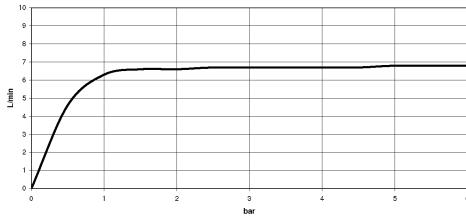

Body spray without volume control - Brushed Light Gold

TARA

28 528 979

- spray head Ø 55mm
- ball-joint pivotable through 25° (in any direction)
- HORIZONTAL RAIN, max. flow rate 7 l/min (at 3 bar)
- with anti-scale system
- rosette Ø 55 mm
- 1/2" connection

Recommended miscellaneous

- Concealed wall elbow -** 35 085 970 90
- min. recess depth 90 mm
 - max. recess depth 163 mm

28 528 979

mm [inches]

Flow rate chart

Certificates

LGA_38652.

28 528 979