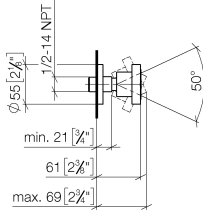

Body spray without volume control - Brushed Light Gold

TARA

28 528 979

- spray head Ø 55mm
- ball-joint pivotable through 25° (in any direction)
- HORIZONTAL RAIN, max. flow rate 7 l/min (at 3 bar)
- with anti-scale system
- rosette Ø 55 mm
- 1/2" connection

Recommended miscellaneous

- Concealed wall elbow -** 35 085 970 90
- min. recess depth 90 mm
 - max. recess depth 163 mm

28 528 979

mm [inches]

Flow rate chart

Certificates

LGA_38652.

28 528 979