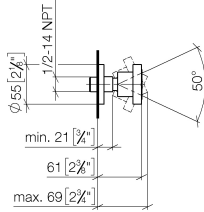

Body spray without volume control - Brushed Durabronze (23kt Gold)

28 528 979 Product version from 10/1/2023

- spray head Ø 55mm
- ball-joint pivotable through 25° (in any direction)
- HORIZONTAL RAIN, max. flow rate 7 l/min (at 3 bar)
- with anti-scale system
- rosette Ø 55 mm
- 1/2" connection
- WRAS

Recommended miscellaneous

- Concealed wall elbow -**
- max. recess depth mm
 - min. recess depth mm

35 085 970 90

Body spray without volume control - Brushed Durabronz (23kt Gold)

28 528 979 Product version from 10/1/2023

mm [inches]

Flow rate chart

Codes & Standards

DIN 4109

ISO 3822

Scottish Water
Byelaws

UK Water Supply
Regulations

Ü-Zeichen