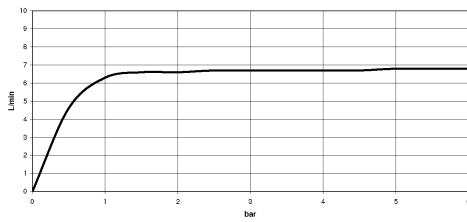

Body spray without volume control - Brushed Durabronze (23kt Gold)

28 528 979 Product version from 10/1/2023

- spray head Ø 55mm
- ball-joint pivotable through 25° (in any direction)
- HORIZONTAL RAIN, max. flow rate 7 l/min (at 3 bar)
- with anti-scale system
- rosette Ø 55 mm
- 1/2" connection
- WRAS

Recommended miscellaneous

- Concealed wall elbow -**
- max. recess depth mm
 - min. recess depth mm

35 085 970 90

Body spray without volume control - Brushed Durabronz (23kt Gold)

28 528 979 Product version from 10/1/2023

mm [inches]

Flow rate chart

Codes & Standards

DIN 4109

ISO 3822

Scottish Water
Byelaws

UK Water Supply
Regulations

Ü-Zeichen