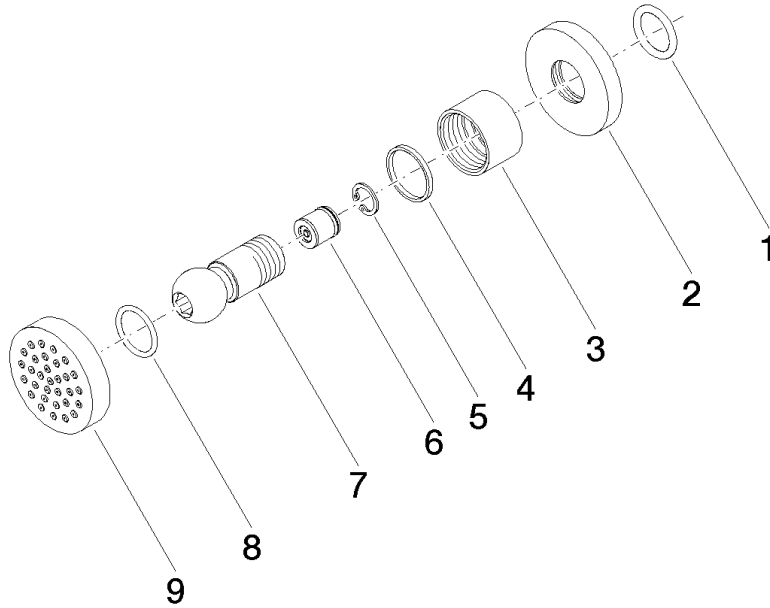

Body spray without volume control - Brushed Durabronze (23kt Gold)

28 528 979 Product version from 10/1/2023

- spray head Ø 55mm
- ball-joint pivotable through 25° (in any direction)
- HORIZONTAL RAIN, max. flow rate 7 l/min (at 3 bar)
- with anti-scale system
- rosette Ø 55 mm
- 1/2" connection
- WRAS

mm [inches]

Flow rate chart

Codes & Standards

DIN 4109

ISO 3822

Scottish Water
Byelaws

UK Water Supply
Regulations

Ü-Zeichen

Spare parts list

No.	Item Number	Name	Quantity used	Delivery time
1	90 14 10 026 00 90	seal	1	2
2	09 27 22 019-28	rosette	1	20
3	09 23 30 026-28	nut	1	20
4	09 14 15 010 90	ring	1	2
5	09 16 01 014 90	ring	1	2
6	90 23 01 147 00 90	back-flow preventer	1	2
7	09 21 40 016-28	connection	1	20
8	09 14 10 015 90	seal	1	2
9	90 12 05 027 00-28	casing (completely)	1	20