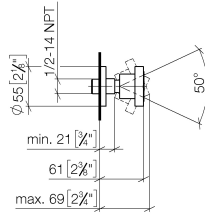

Body spray without volume control - Matte Black

TARA

28 528 979

- spray head Ø 55mm
- ball-joint pivotable through 25° (in any direction)
- HORIZONTAL RAIN, max. flow rate 7 l/min (at 3 bar)
- with anti-scale system
- rosette Ø 55 mm
- 1/2" connection

Recommended miscellaneous

- Concealed wall elbow -** 35 085 970 90
- max. recess depth 163 mm
 - min. recess depth 90 mm

28 528 979

mm [inches]

Flow rate chart

Codes & Standards

DIN 4109

ISO 3822

No.	Item Number	Name	Quantity used	Delivery time
	90 14 10 026 00 90	seal	9	2