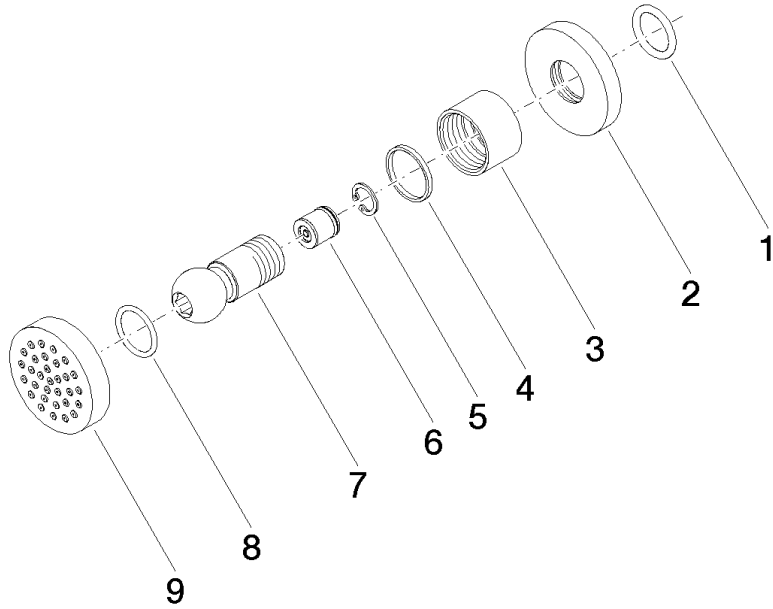

Body spray without volume control - Matte Black

TARA

28 528 979

- spray head Ø 55mm
- ball-joint pivotable through 25° (in any direction)
- HORIZONTAL RAIN, max. flow rate 7 l/min (at 3 bar)
- with anti-scale system
- rosette Ø 55 mm
- 1/2" connection

Scottish Water
Byelaws

UK Water Supply
Regulations

Ü-Zeichen

Body spray without volume control - Matte Black

TARA

28 528 979

Certificates

LGA_38

WRAS_240602

28 528 979

Product version from 10/1/2023

Body spray without volume control - Matte Black

TARA

28 528 979

Spare parts list

Product version from 10/1/2023

No.	Item Number	Name	Quantity used	Delivery time
	90 14 10 026 00 90	seal	9	2