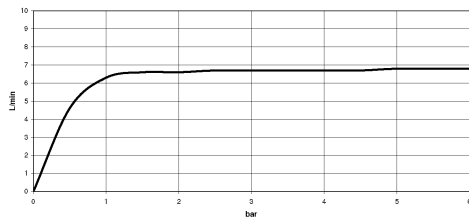

Recommended miscellaneous

- Concealed wall elbow -** 35 085 970 90
- max. recess depth 163 mm
 - min. recess depth 90 mm

28 528 979

mm [inches]

Flow rate chart

Codes & Standards

DIN 4109

ISO 3822

Scottish Water
Byelaws

UK Water Supply
Regulations

Ü-Zeichen

Body spray without volume control - Matte Black

TARA

28 528 979

Certificates

LGA_38