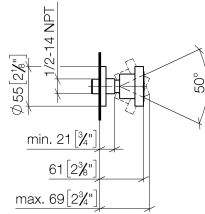

Body spray without volume control - Brushed Bronze

TARA

28 528 979

- spray head Ø 55mm
- ball-joint pivotable through 25° (in any direction)
- HORIZONTAL RAIN, max. flow rate 7 l/min (at 3 bar)
- with anti-scale system
- rosette Ø 55 mm
- 1/2" connection

Recommended miscellaneous

Concealed wall elbow -

35 085 970 90

- min. recess depth 90 mm
- max. recess depth 163 mm

28 528 979

mm [inches]

Flow rate chart

Codes & Standards