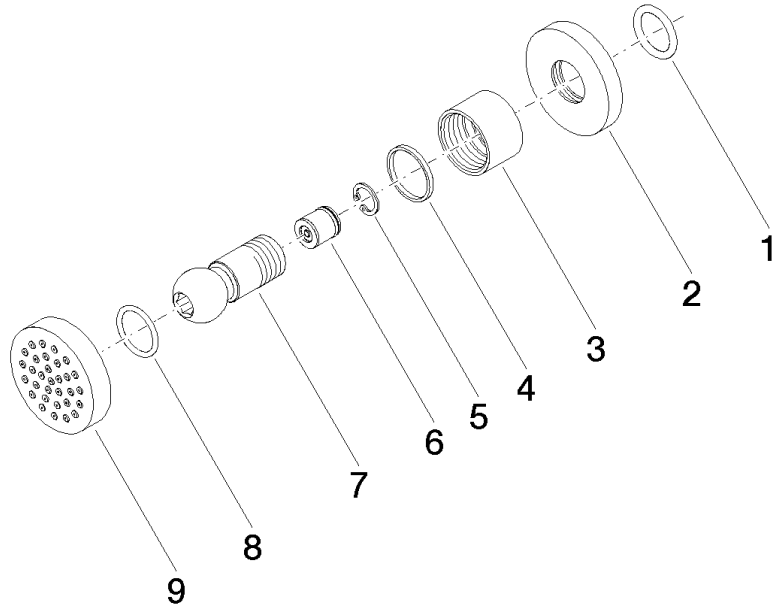

28 528 979

Product version from 10/1/2023