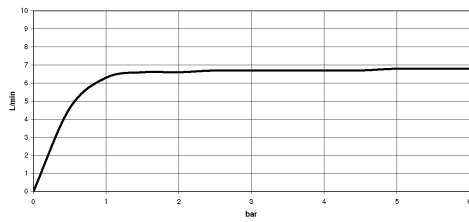

Body spray without volume control - Brushed Bronze

TARA

28 528 979

- spray head Ø 55mm
- ball-joint pivotable through 25° (in any direction)
- HORIZONTAL RAIN, max. flow rate 7 l/min (at 3 bar)
- with anti-scale system
- rosette Ø 55 mm
- 1/2" connection

Recommended miscellaneous

Concealed wall elbow -

35 085 970 90

- min. recess depth 90 mm
- max. recess depth 163 mm

28 528 979

mm [inches]

Flow rate chart

Codes & Standards