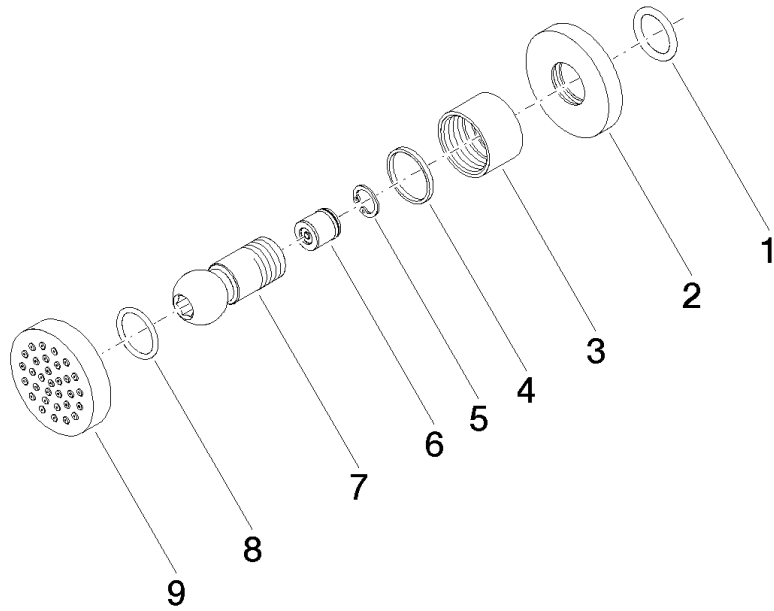

**Body spray without volume control - Brushed Champagne (22kt Gold)**

TARA

28 528 979

- spray head Ø 55mm
- ball-joint pivotable through 25° (in any direction)
- HORIZONTAL RAIN, max. flow rate 7 l/min (at 3 bar)
- with anti-scale system
- rosette Ø 55 mm
- 1/2" connection

**Recommended miscellaneous**

- Concealed wall elbow -**
- max. recess depth 163 mm
  - min. recess depth 90 mm

35 085 970 90

28 528 979

mm [inches]

Flow rate chart

Codes & Standards

DIN 4109

ISO 3822

Scottish Water  
Byelaws

UK Water Supply  
Regulations

Ü-Zeichen

Body spray without volume control - Brushed Champagne (22kt Gold)

TARA

28 528 979

Certificates

LGA\_38

WRAS\_240602

28 528 979

Product version from 10/1/2023

Body spray without volume control - Brushed Champagne (22kt Gold)

TARA

28 528 979

**Spare parts list**