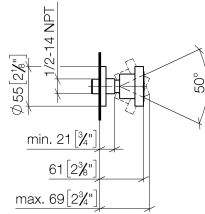

**Body spray without volume control - Brushed Champagne (22kt Gold)**

TARA

28 528 979

- spray head Ø 55mm
- ball-joint pivotable through 25° (in any direction)
- HORIZONTAL RAIN, max. flow rate 7 l/min (at 3 bar)
- with anti-scale system
- rosette Ø 55 mm
- 1/2" connection

**Recommended miscellaneous**

- Concealed wall elbow -**
- max. recess depth 163 mm
  - min. recess depth 90 mm

35 085 970 90

28 528 979

mm [inches]

Flow rate chart

Codes & Standards

DIN 4109