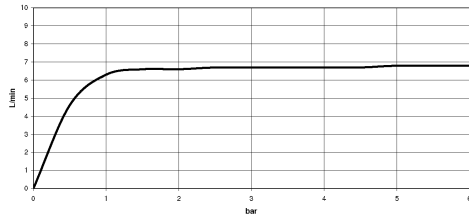

**Body spray without volume control - Brushed Champagne (22kt Gold)**

TARA

28 528 979

- spray head Ø 55mm
- ball-joint pivotable through 25° (in any direction)
- HORIZONTAL RAIN, max. flow rate 7 l/min (at 3 bar)
- with anti-scale system
- rosette Ø 55 mm
- 1/2" connection

**Recommended miscellaneous**

- Concealed wall elbow -**
- max. recess depth 163 mm
  - min. recess depth 90 mm

35 085 970 90

28 528 979

mm [inches]

Flow rate chart

Codes & Standards

DIN 4109

ISO 3822

Scottish Water  
Byelaws

UK Water Supply  
Regulations

Ü-Zeichen

Body spray without volume control - Brushed Champagne (22kt Gold)

TARA

28 528 979

Certificates