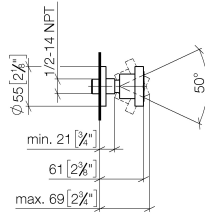

Body spray without volume control - Champagne (22kt Gold)

TARA

28 528 979

- spray head Ø 55mm
- ball-joint pivotable through 25° (in any direction)
- HORIZONTAL RAIN, max. flow rate 7 l/min (at 3 bar)
- with anti-scale system
- rosette Ø 55 mm
- 1/2" connection

Recommended miscellaneous

Concealed wall elbow -

35 085 970 90

- max. recess depth 163 mm
- min. recess depth 90 mm

28 528 979

mm [inches]

Flow rate chart

Codes & Standards