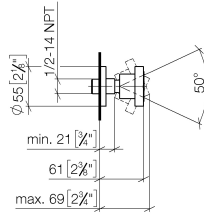

**Body spray without volume control - Brushed Chrome**

TARA

28 528 979

- spray head Ø 55mm
- ball-joint pivotable through 25° (in any direction)
- HORIZONTAL RAIN, max. flow rate 7 l/min (at 3 bar)
- with anti-scale system
- rosette Ø 55 mm
- 1/2" connection

**Recommended miscellaneous**

- Concealed wall elbow -** 35 085 970 90
- max. recess depth 163 mm
  - min. recess depth 90 mm

28 528 979

mm [inches]

Flow rate chart

Codes & Standards

DIN 4109

ISO 3822