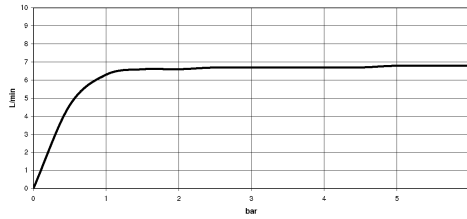

**Body spray without volume control - Brushed Chrome**

TARA

28 528 979

- spray head Ø 55mm
- ball-joint pivotable through 25° (in any direction)
- HORIZONTAL RAIN, max. flow rate 7 l/min (at 3 bar)
- with anti-scale system
- rosette Ø 55 mm
- 1/2" connection

**Recommended miscellaneous**

- Concealed wall elbow -** 35 085 970 90
- max. recess depth 163 mm
  - min. recess depth 90 mm

28 528 979

mm [inches]

Flow rate chart

Codes & Standards

DIN 4109

ISO 3822