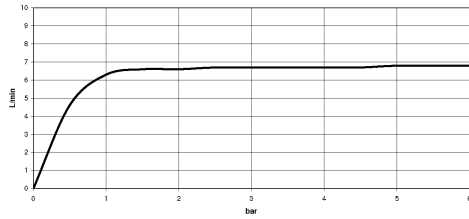

**Recommended miscellaneous**

**Concealed wall elbow -**

35 085 970 90

- max. recess depth 163 mm
- min. recess depth 90 mm

28 528 979

mm [inches]

Flow rate chart

Codes & Standards