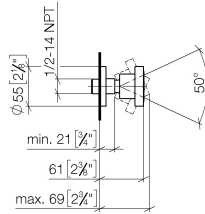

**Body spray without volume control - Brushed Dark Platinum**

TARA

28 528 979

- spray head Ø 55mm
- ball-joint pivotable through 25° (in any direction)
- HORIZONTAL RAIN, max. flow rate 7 l/min (at 3 bar)
- with anti-scale system
- rosette Ø 55 mm
- 1/2" connection

**Recommended miscellaneous**

**Concealed wall elbow -**

35 085 970 90

- max. recess depth 163 mm
- min. recess depth 90 mm

28 528 979

mm [inches]

Flow rate chart

Codes & Standards