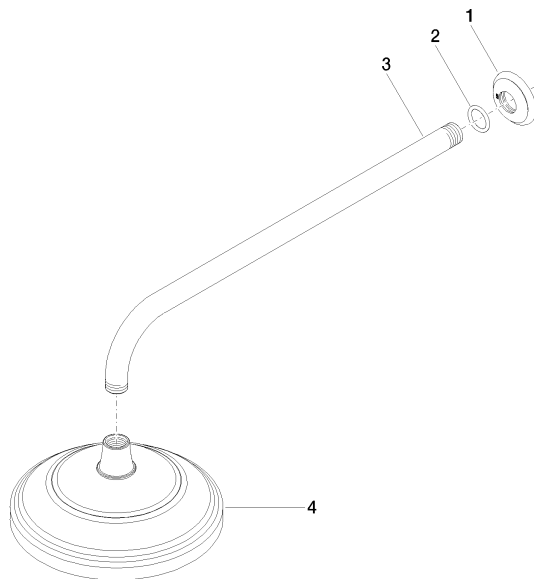

28 544 977

- 435mm projection
- rain shower Ø 200 mm
- rain flow
- max. flow 7 l/min
- Function from: 6.5 l/min
- rosette Ø 55 mm
- 1/2" connection
- with anti-scale system
- This product can help a building meet the requirements of Green Building Rating Systems, e.g. LEED®, BREEAM®, DGNB

Flow rate chart

Certificates

LGA_38654.

28 544 977

Parts for other finishes can be found here: Brushed Platinum

Spare parts list

No.	Item Number	Name	Quantity used	Delivery time
1	09 27 35 003-00	rosette	1	10
2	90 14 10 026 00 90	seal	1	2
3	09 11 03 017-00	connection	1	10
4	90 12 05 038 20-00	shower	1	10