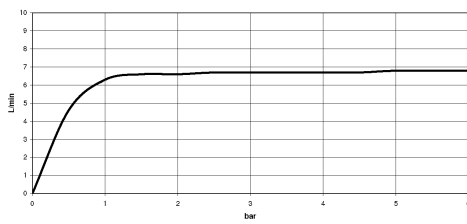

MADISON Rain shower with wall fixing FlowReduce 200 mm - Durabronss (23kt Gold)

MADISON

28 544 977

- 435mm projection
- rain shower Ø 200 mm
- rain flow
- max. flow 7 l/min
- Function from: 6.5 l/min
- rosette Ø 55 mm
- 1/2" connection
- with anti-scale system
- This product can help a building meet the requirements of Green Building Rating Systems, e.g. LEED®, BREEAM®, DGNB

	Durabronss (23kt Gold)	28 544 977-09
	Chrome	28 544 977-00
	Brushed Platinum	28 544 977-06
	Platinum	28 544 977-08
	Brushed Durabronss (23kt Gold)	28 544 977-28
	Brushed Dark Platinum	28 544 977-99

28 544 977
mm [inches]

Flow rate chart

Certificates

LGA_38654.

28 544 977
Parts for other finishes can be found here: Chrome

Spare parts list

No.	Item Number	Name	Quantity used	Delivery time
1	09 27 35 003-09	rosette	1	40
2	90 14 10 026 00 90	seal	1	2
3	09 11 03 017-09	connection	1	40
4	90 12 05 038 20-09	shower	1	40