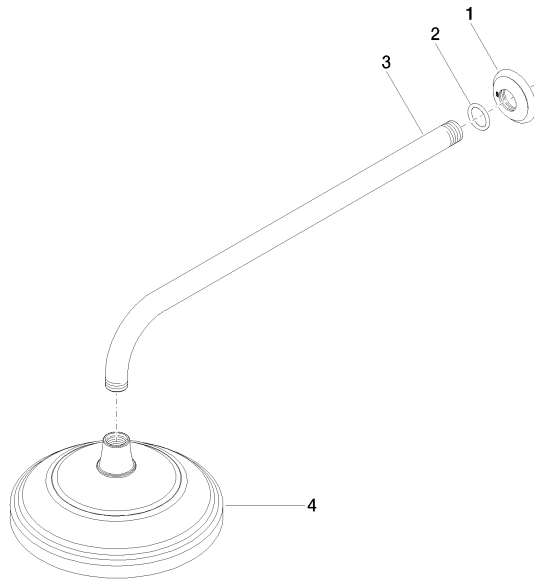

MADISON Rain shower with wall fixing FlowReduce 200 mm - Durabronss (23kt Gold)

MADISON

28 544 977

- 435mm projection
- rain shower Ø 200 mm
- rain flow
- max. flow 7 l/min
- Function from: 6.5 l/min
- rosette Ø 55 mm
- 1/2" connection
- with anti-scale system
- This product can help a building meet the requirements of Green Building Rating Systems, e.g. LEED®, BREEAM®, DGNB

	Durabronss (23kt Gold)	28 544 977-09
	Chrome	28 544 977-00
	Brushed Platinum	28 544 977-06
	Platinum	28 544 977-08
	Brushed Durabronss (23kt Gold)	28 544 977-28
	Brushed Dark Platinum	28 544 977-99

28 544 977
mm [inches]

Flow rate chart

Certificates

LGA_38654.

28 544 977
Parts for other finishes can be found here: Chrome

Spare parts list

No.	Item Number	Name	Quantity used	Delivery time
1	09 27 35 003-09	rosette	1	40
2	90 14 10 026 00 90	seal	1	2
3	09 11 03 017-09	connection	1	40
4	90 12 05 038 20-09	shower	1	40