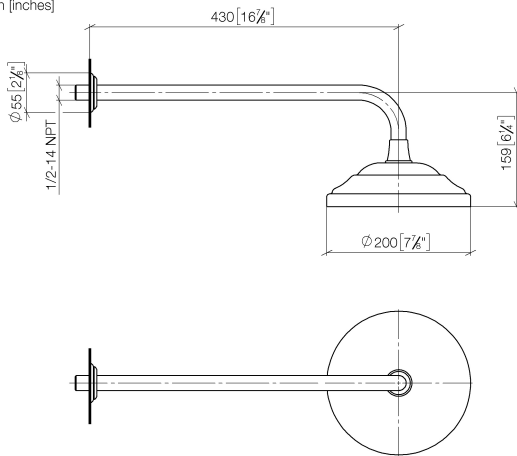

MADISON Rain shower with wall fixing FlowReduce 200 mm - Durabronss (23kt Gold)

MADISON

28 544 977

- 435mm projection
- rain shower Ø 200 mm
- rain flow
- max. flow 7 l/min
- Function from: 6.5 l/min
- rosette Ø 55 mm
- 1/2" connection
- with anti-scale system
- This product can help a building meet the requirements of Green Building Rating Systems, e.g. LEED®, BREEAM®, DGNB

	Durabronss (23kt Gold)	28 544 977-09
	Chrome	28 544 977-00
	Brushed Platinum	28 544 977-06
	Platinum	28 544 977-08
	Brushed Durabronss (23kt Gold)	28 544 977-28
	Brushed Dark Platinum	28 544 977-99

28 544 977
mm [inches]

Flow rate chart

Certificates

LGA_38654.

28 544 977
Parts for other finishes can be found here: Chrome

Spare parts list

No.	Item Number	Name	Quantity used	Delivery time
1	09 27 35 003-09	rosette	1	40
2	90 14 10 026 00 90	seal	1	2
3	09 11 03 017-09	connection	1	40
4	90 12 05 038 20-09	shower	1	40