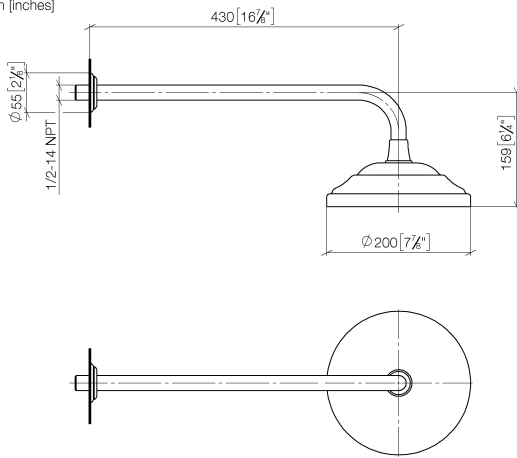

MADISON Rain shower with wall fixing FlowReduce 200 mm - Brushed Dark Platinum

MADISON

28 544 977

- 435mm projection
- rain shower Ø 200 mm
- rain flow
- max. flow 7 l/min
- Function from: 6.5 l/min
- rosette Ø 55 mm
- 1/2" connection
- with anti-scale system
- This product can help a building meet the requirements of Green Building Rating Systems, e.g. LEED®, BREEAM®, DGNB

	Brushed Dark Platinum	28 544 977-99
	Chrome	28 544 977-00
	Brushed Platinum	28 544 977-06
	Platinum	28 544 977-08
	Durabrand (23kt Gold)	28 544 977-09
	Brushed Durabrand (23kt Gold)	28 544 977-28

28 544 977
mm [inches]

Flow rate chart

Certificates

LGA_38654.

28 544 977

Parts for other
finishes can be found
here: [Chrome](#)

Spare parts list

No.	Item Number	Name	Quantity used	Delivery time
1	09 27 35 003-99	rosette	1	30
2	90 14 10 026 00 90	seal	1	2
3	09 11 03 017-99	connection	1	30
4	90 12 05 038 20-99	shower	1	30