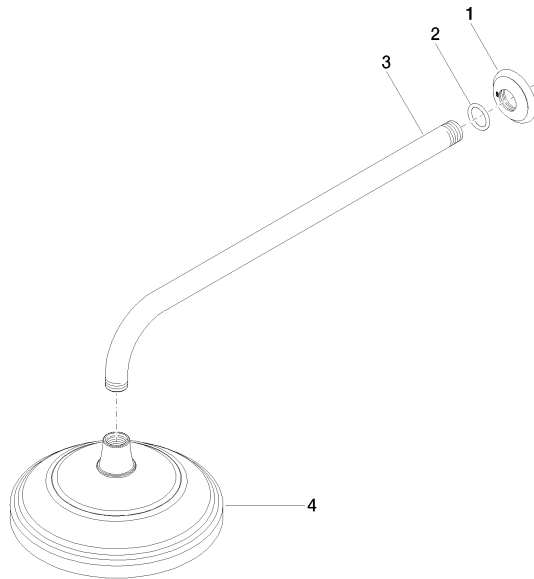

MADISON Rain shower with wall fixing FlowReduce 200 mm - Brushed Dark Platinum

MADISON

28 544 977

- 435mm projection
- rain shower Ø 200 mm
- rain flow
- max. flow 7 l/min
- Function from: 6.5 l/min
- rosette Ø 55 mm
- 1/2" connection
- with anti-scale system
- This product can help a building meet the requirements of Green Building Rating Systems, e.g. LEED®, BREEAM®, DGNB

	Brushed Dark Platinum	28 544 977-99
	Chrome	28 544 977-00
	Brushed Platinum	28 544 977-06
	Platinum	28 544 977-08
	Durabrand (23kt Gold)	28 544 977-09
	Brushed Durabrand (23kt Gold)	28 544 977-28

28 544 977
mm [inches]

Flow rate chart

Certificates

LGA_38654.

28 544 977

Parts for other
finishes can be found
here: [Chrome](#)

Spare parts list

No.	Item Number	Name	Quantity used	Delivery time
1	09 27 35 003-99	rosette	1	30
2	90 14 10 026 00 90	seal	1	2
3	09 11 03 017-99	connection	1	30
4	90 12 05 038 20-99	shower	1	30