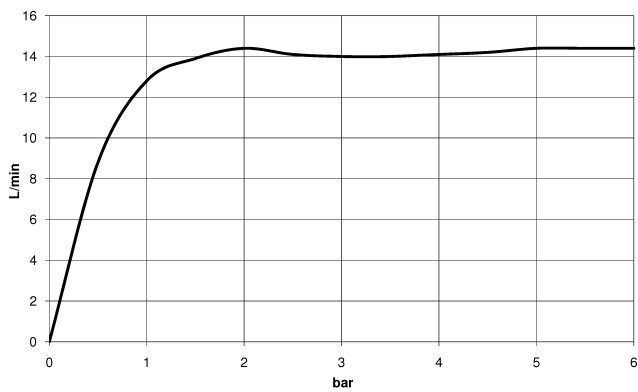

MADISON Rain shower with wall fixing 200 mm - Brushed Durabrand (23kt Gold)

MADISON

28 545 977

- 435mm projection
- rain shower Ø 200 mm
- PURE RAIN, max. flow rate 14 l/min (at 3 bar)
- Function from: 8 l/min
- rosette Ø 55 mm
- 1/2" connection
- with anti-scale system

Recommended miscellaneous

- Concealed wall elbow -** 35 085 970 90
- max. recess depth 163 mm
 - min. recess depth 90 mm

28 545 977
mm [inches]

Flow rate chart

Certificates

DVGW_DW- LGA_38654.
6517DN0118.

28 545 977

Spare parts list

No.	Item Number	Name	Quantity used	Delivery time
1	09 27 35 003-28	rosette	1	60
2	90 14 10 026 00 90	seal	1	2
3	09 11 03 017-28	connection	1	60
4	28 535 977-28	shower	1	60