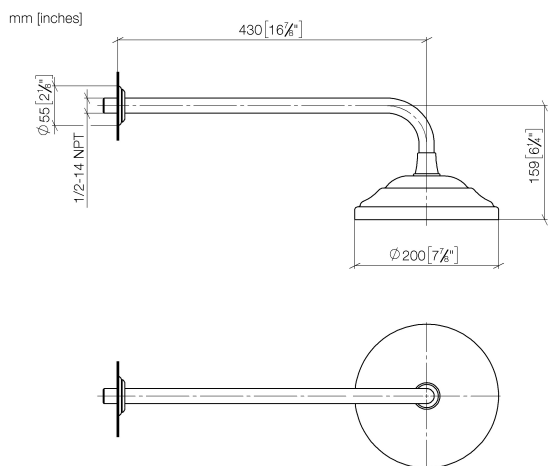

28 545 977

- 435mm projection
- rain shower Ø 200 mm
- PURE RAIN, max. flow rate 14 l/min (at 3 bar)
- Function from: 8 l/min
- rosette Ø 55 mm
- 1/2" connection
- with anti-scale system

	brushed chrome	28 545 977-93
	Chrome	28 545 977-00
	Brushed Platinum	28 545 977-06
	Platinum	28 545 977-08
	Durabronze (23kt Gold)	28 545 977-09
	Brushed Durabronze (23kt Gold)	28 545 977-28
	Brushed Dark Platinum	28 545 977-99

28 545 977

Flow rate chart

Certificates

IAPMO_4976 (2). DVGW_DW- LGA_38654.
6517DN0118.

28 545 977

Parts for other finishes can be found here: [Chrome](#)

Spare parts list

No.	Item Number	Name	Quantity used	Delivery time
1	09 27 35 003-93	rosette	1	60
2	90 14 10 026 00 90	seal	1	2
3	09 11 03 017-93	connection	1	60
4	28 535 977-93	shower	1	-