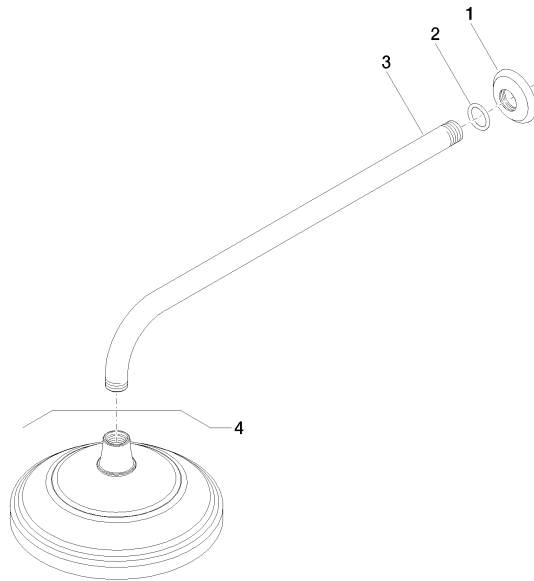

28 545 977

- 435mm projection
- rain shower Ø 200 mm
- PURE RAIN, max. flow rate 14 l/min (at 3 bar)
- Function from: 8 l/min
- rosette Ø 55 mm
- 1/2" connection
- with anti-scale system

	brushed chrome	28 545 977-93
	Chrome	28 545 977-00
	Brushed Platinum	28 545 977-06
	Platinum	28 545 977-08
	Durabronze (23kt Gold)	28 545 977-09
	Brushed Durabronze (23kt Gold)	28 545 977-28
	Brushed Dark Platinum	28 545 977-99

28 545 977

Flow rate chart

Certificates

IAPMO_4976 (2). DVGW_DW- LGA_38654.
6517DN0118.

28 545 977

Parts for other finishes can be found here: [Chrome](#)

Spare parts list

No.	Item Number	Name	Quantity used	Delivery time
1	09 27 35 003-93	rosette	1	60
2	90 14 10 026 00 90	seal	1	2
3	09 11 03 017-93	connection	1	60
4	28 535 977-93	shower	1	-