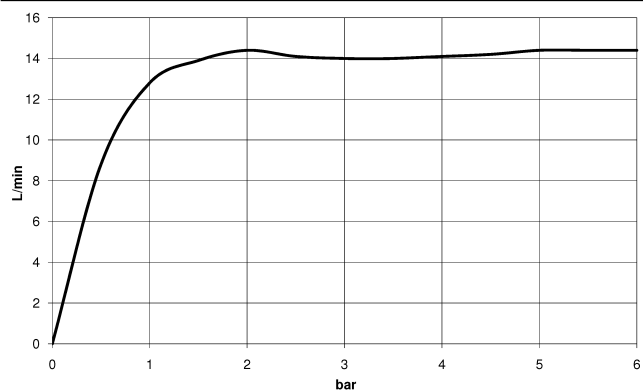

28 545 977

- 435mm projection
- rain shower Ø 200 mm
- PURE RAIN, max. flow rate 14 l/min (at 3 bar)
- Function from: 8 l/min
- rosette Ø 55 mm
- 1/2" connection
- with anti-scale system

	brushed chrome	28 545 977-93
	Chrome	28 545 977-00
	Brushed Platinum	28 545 977-06
	Platinum	28 545 977-08
	Durabronze (23kt Gold)	28 545 977-09
	Brushed Durabronze (23kt Gold)	28 545 977-28
	Brushed Dark Platinum	28 545 977-99

28 545 977

Flow rate chart

Certificates

IAPMO_4976 (2). DVGW_DW- LGA_38654.
6517DN0118.

28 545 977

Parts for other finishes can be found here: [Chrome](#)

Spare parts list

No.	Item Number	Name	Quantity used	Delivery time
1	09 27 35 003-93	rosette	1	60
2	90 14 10 026 00 90	seal	1	2
3	09 11 03 017-93	connection	1	60
4	28 535 977-93	shower	1	-