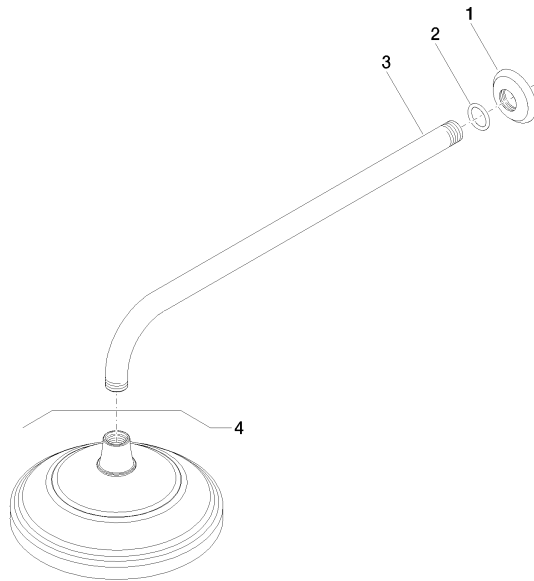

28 545 977

- 435mm projection
- rain shower Ø 200 mm
- PURE RAIN, max. flow rate 14 l/min (at 3 bar)
- Function from: 8 l/min
- rosette Ø 55 mm
- 1/2" connection
- with anti-scale system

	Brushed Dark Platinum	28 545 977-99
	Chrome	28 545 977-00
	brushed chrome	28 545 977-93
	Brushed Platinum	28 545 977-06
	Platinum	28 545 977-08
	Durabrand (23kt Gold)	28 545 977-09
	Brushed Durabrand (23kt Gold)	28 545 977-28

Recommended miscellaneous

- Concealed wall elbow -** 35 085 970 90
- max. recess depth 163 mm
 - min. recess depth 90 mm

28 545 977

Flow rate chart

Certificates

DVGW_DW- LGA_38654.
6517DN0118.

28 545 977

Spare parts list

No.	Item Number	Name	Quantity used	Delivery time
1	09 27 35 003-99	rosette	1	30
2	90 14 10 026 00 90	seal	1	2
3	09 11 03 017-99	connection	1	30
4	28 535 977-99	shower	1	-

Spare part can no longer be ordered, please order the replacement item