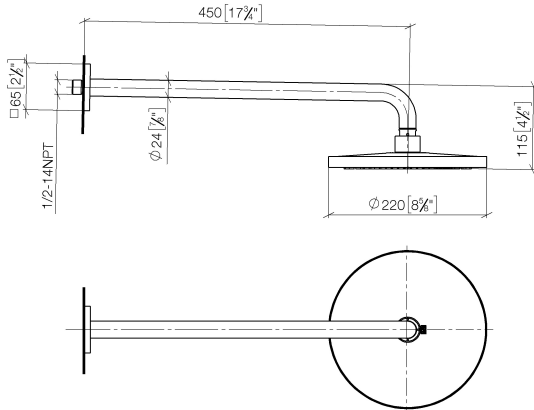

Rain shower with wall fixing FlowReduce 220 mm - Brushed Durabronz (23kt Gold)

IMO

28 648 670

- 450mm projection
- rain shower Ø 220 mm
- rain flow
- max. flow 7 l/min
- Function from: 6 l/min
- rosette 65 x 65 mm
- 1/2" connection
- with anti-scale system
- quick clearing
- This product can help a building meet the requirements of Green Building Rating Systems, e.g. LEED®, BREEAM®, DGNB

Fits: IMO, CYO

	Brushed Durabronz (23kt Gold)	28 648 670-28
	Chrome	28 648 670-00
	Brushed Platinum	28 648 670-06
	Platinum	28 648 670-08
	Dark Chrome	28 648 670-19
	Brushed Light Gold	28 648 670-27
	Matte Black	28 648 670-33
	Brushed Champagne (22kt Gold)	28 648 670-46
	Champagne (22kt Gold)	28 648 670-47
	Brushed Chrome	28 648 670-93
	Brushed Dark Platinum	28 648 670-99

Rain shower with wall fixing FlowReduce 220 mm - Brushed Durabronze (23kt Gold)

IMO

28 648 670  
mm [inches]

Flow rate chart

Certificates

LGA\_38655.

28 648 670  
Parts for other  
finishes can be found  
here: Chrome

### Spare parts list

No.	Item Number	Name	Quantity used	Delivery time
1	04 30 31 032 00 90	fixing set	1	2
2	09 17 20 120 90	holder	1	2
3	09 14 10 150 90	seal	1	2
4	09 27 67 015-28	rosette	1	20
5	90 31 11 038 00 90	pin	1	2
6	90 11 03 070 00-28	pipe	1	20
7	09 23 01 075 90	insert	1	2
8	90 12 05 092 20-28	shower	1	20
9	90 30 09 069 00 90	key	1	2