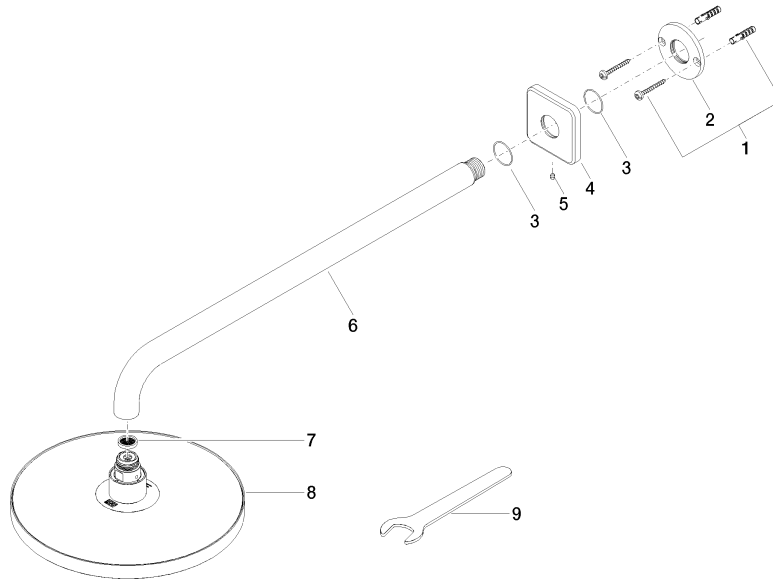

Rain shower with wall fixing FlowReduce 220 mm - Brushed Durabronz (23kt Gold)

IMO

28 648 670

- 450mm projection
- rain shower Ø 220 mm
- rain flow
- max. flow 7 l/min
- Function from: 6 l/min
- rosette 65 x 65 mm
- 1/2" connection
- with anti-scale system
- quick clearing
- This product can help a building meet the requirements of Green Building Rating Systems, e.g. LEED®, BREEAM®, DGNB

Rain shower with wall fixing FlowReduce 220 mm - Brushed Durabronze (23kt Gold)

IMO

28 648 670  
mm [inches]

Flow rate chart

Certificates

LGA\_38655.

28 648 670  
Parts for other  
finishes can be found  
here: Chrome

### Spare parts list

No.	Item Number	Name	Quantity used	Delivery time
1	04 30 31 032 00 90	fixing set	1	2
2	09 17 20 120 90	holder	1	2
3	09 14 10 150 90	seal	1	2
4	09 27 67 015-28	rosette	1	20
5	90 31 11 038 00 90	pin	1	2
6	90 11 03 070 00-28	pipe	1	20
7	09 23 01 075 90	insert	1	2
8	90 12 05 092 20-28	shower	1	20
9	90 30 09 069 00 90	key	1	2