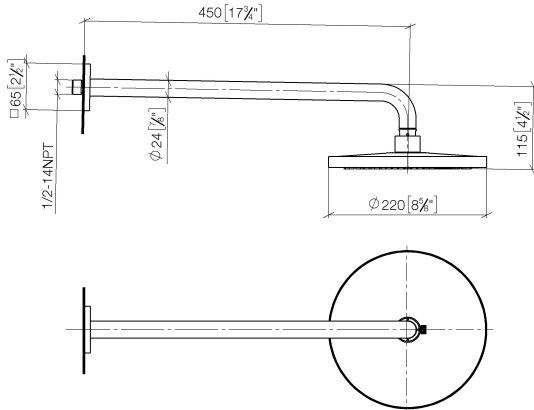

Rain shower with wall fixing FlowReduce 220 mm - Matte Black

IMO

28 648 670

Fits: IMO, CYO

- 450mm projection
- rain shower Ø 220 mm
- rain flow
- max. flow 7 l/min
- Function from: 6 l/min
- rosette 65 x 65 mm
- 1/2" connection
- with anti-scale system
- quick clearing
- This product can help a building meet the requirements of Green Building Rating Systems, e.g. LEED®, BREEAM®, DGNB

| | | |
|---|--------------------------------|---------------|
|  | Matte Black | 28 648 670-33 |
|  | Chrome | 28 648 670-00 |
|  | Brushed Platinum | 28 648 670-06 |
|  | Platinum | 28 648 670-08 |
|  | Dark Chrome | 28 648 670-19 |
|  | Brushed Light Gold | 28 648 670-27 |
|  | Brushed Durabronze (23kt Gold) | 28 648 670-28 |
|  | Brushed Champagne (22kt Gold) | 28 648 670-46 |
|  | Champagne (22kt Gold) | 28 648 670-47 |
|  | Brushed Chrome | 28 648 670-93 |
|  | Brushed Dark Platinum | 28 648 670-99 |

28 648 670

mm [inches]

Flow rate chart

Certificates

LGA_38655.

28 648 670

Parts for other
finishes can be found
here: [Chrome](#)